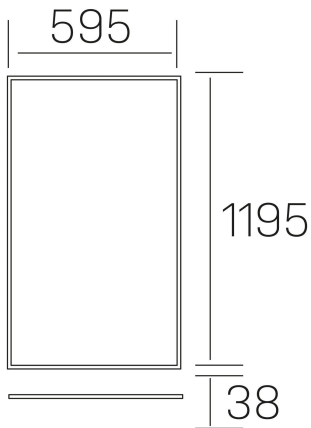

## chess elite k-select

K50523.02.RF.WH-WH.MP.ST.8.01.D1

### GENERAL DETAILS

INSTALLATION	recessed with frame
FINISHES ALUMINIUM	White-White
OPTIC COVER	Microprismatico
LIGHT DIRECTION	Fixed
INT/EXT IP DEGREE	IP20/40
MATERIAL	Aluminum
IK DEGREE	IK03
UTILIZATION	Indoor
WARRANTY	5 years

### ELECTRICAL DETAILS

LAMP	LED
POWER	60 W
COLOUR TEMPERATURE	3CCT 3000K-4000K-6000K
LUMINOUS FLUX	4250-4950-4450 Lm
EFFICACY DIMMING	73-85-76 Lm/W
DIMABLE	1.10v
DRIVER	Remote
CLASS PROTECTION	II
COLOUR RENDERING INDEX	CRI >80
VOLTAGE	220-240 V
FRECUENCIA	50-60 Hz
CURRENT INTENSITY	1500 mA
LIFE TIME	50.000 h

### GENERAL DIMENSIONS

DIMENSIONS	1195×595 mm
CUT OUT	1195×595 mm (techo modular)
HEIGHT	h 38 mm
DIMENSIONES DE EMBALAJE	1240 × 670 × 35 mm
PESO NETO	4.70

\*Please might expect a max.15% figure reduction in finishes other than white