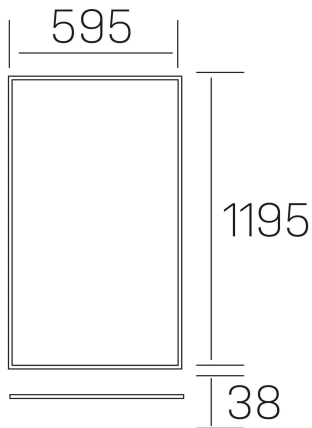

chess elite k-select

K50523.02.RF.WH-WH.MP.ST.8.01.D1

GENERAL DETAILS

| | |
|--------------------|---------------------|
| INSTALLATION | recessed with frame |
| FINISHES ALUMINIUM | White-White |
| OPTIC COVER | Microprismatico |
| LIGHT DIRECTION | Fixed |
| INT/EXT IP DEGREE | IP 23 |
| MATERIAL | Aluminum |
| IK DEGREE | IK03 |
| UTILIZATION | Indoor |
| WARRANTY | 3 years |

ELECTRICAL DETAILS

| | |
|------------------------|------------------------|
| LAMP | LED |
| POWER | 60 W |
| COLOUR TEMPERATURE | 3CCT 3000K-4000K-6000K |
| LUMINOUS FLUX | 4250-4950-4450 Lm |
| EFFICACY DIMMING | 73-85-76 Lm/W |
| DIMABLE | 1.10v |
| DRIVER | Remote |
| CLASS PROTECTION | II |
| COLOUR RENDERING INDEX | CRI >80 |
| VOLTAGE | 220-240 V |
| FRECUENCIA | 50-60 Hz |
| CURRENT INTENSITY | 1500 mA |
| LIFE TIME | 35.000 h |

GENERAL DIMENSIONS

| | |
|-------------------------|-----------------------------|
| DIMENSIONS | 1195×595 mm |
| CUT OUT | 1195×595 mm (techo modular) |
| HEIGHT | h 38 mm |
| DIMENSIONES DE EMBALAJE | 1240 × 670 × 35 mm |
| PESO NETO | 4.70 |