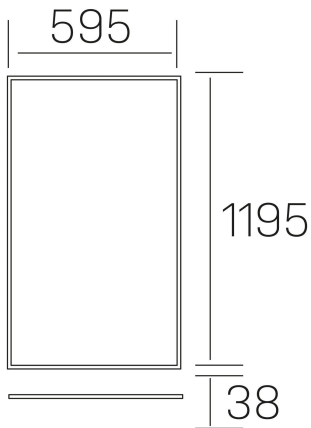

chess elite k-select
K50523.02.RF.WH-WH.MP.ST.8.01

GENERAL DETAILS

INSTALLATION	recessed with frame
FINISHES ALUMINIUM	White-White
OPTIC COVER	Microprismatico
LIGHT DIRECTION	Fixed
INT/EXT IP DEGREE	IP 23
MATERIAL	Aluminum
IK DEGREE	IK03
UTILIZATION	Indoor
WARRANTY	3 years

ELECTRICAL DETAILS

LAMP	LED
POWER	60 W
COLOUR TEMPERATURE	3CCT 3000K-4000K-6000K
LUMINOUS FLUX	4250-4950-4450 Lm
EFFICACY DIMMING	73-85-76 Lm/W
DIMABLE	No Dim
DRIVER	Remote
CLASS PROTECTION	II
COLOUR RENDERING INDEX	CRI >80
VOLTAGE	220-240 V
FRECUENCIA	50-60 Hz
CURRENT INTENSITY	1500 mA
LIFE TIME	35.000 h

GENERAL DIMENSIONS

DIMENSIONS	1195×595 mm
CUT OUT	1195×595 mm (techo modular)
HEIGHT	h 38 mm
DIMENSIONES DE EMBALAJE	1240 × 670 × 35 mm
PESO NETO	4.70

*Please might expect a max.15% figure reduction in finishes other than white