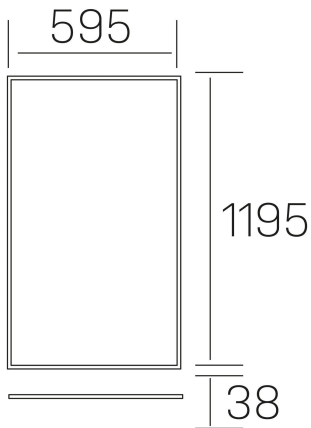

chess elite k-select
K50523.02.RF.WH-WH.MP.ST.8.01

GENERAL DETAILS

INSTALLATION	recessed with frame
FINISHES ALUMINIUM	White-White
OPTIC COVER	Microprismatico
LIGHT DIRECTION	Fixed
INT/EXT IP DEGREE	IP20/40
MATERIAL	Aluminum
IK DEGREE	IK03
UTILIZATION	Indoor
WARRANTY	5 years

ELECTRICAL DETAILS

LAMP	LED
POWER	60 W
COLOUR TEMPERATURE	3CCT 3000K-4000K-6000K
LUMINOUS FLUX	4250-4950-4450 Lm
EFFICACY DIMMING	73-85-76 Lm/W
DIMABLE	No Dim
DRIVER	Remote
CLASS PROTECTION	II
COLOUR RENDERING INDEX	CRI >80
VOLTAGE	220-240 V
FRECUENCIA	50-60 Hz
CURRENT INTENSITY	1500 mA
LIFE TIME	50.000 h

GENERAL DIMENSIONS

DIMENSIONS	1195×595 mm
CUT OUT	1195×595 mm (techo modular)
HEIGHT	h 38 mm
DIMENSIONES DE EMBALAJE	1240 × 670 × 35 mm
PESO NETO	4.70

*Please might expect a max.15% figure reduction in finishes other than white