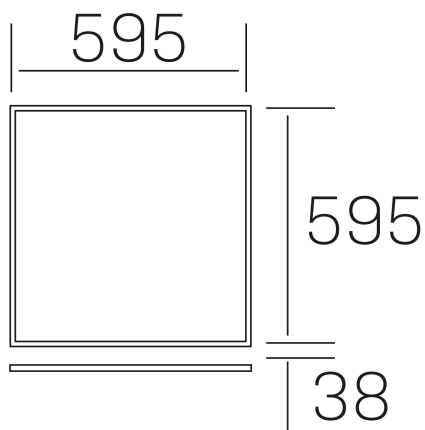

chess elite k-select
K50523.01.RF.WH-WH.SK.ST.8.01.PU

GENERAL DETAILS

INSTALLATION	recessed with frame
FINISHES ALUMINIUM	White-White
OPTIC COVER	Cielo
LIGHT DIRECTION	Fixed
INT/EXT IP DEGREE	IP20/40
MATERIAL	Aluminum
IK DEGREE	IK03
UTILIZATION	Indoor
WARRANTY	5 years

ELECTRICAL DETAILS

LAMP	LED
POWER	40 W
COLOUR TEMPERATURE	3CCT 3000K-4000K-6000K
LUMINOUS FLUX	3600-4000-3800 Lm*
EFFICACY DIMMING	91-101-96 Lm/W
DIMABLE	Push
DRIVER	Remote
CLASS PROTECTION	II
COLOUR RENDERING INDEX	CRI >80
VOLTAGE	220-240 V
CURRENT INTENSITY	1000 mA
LIFE TIME	50.000 h

GENERAL DIMENSIONS

DIMENSIONS	595×595 mm
CUT OUT	595×595 mm (techo modular)
HEIGHT	h 38 mm
DIMENSIONES DE EMBALAJE	660 × 630 × 35 mm
PESO NETO	2.32

*Please might expect a max.15% figure reduction in finishes other than white