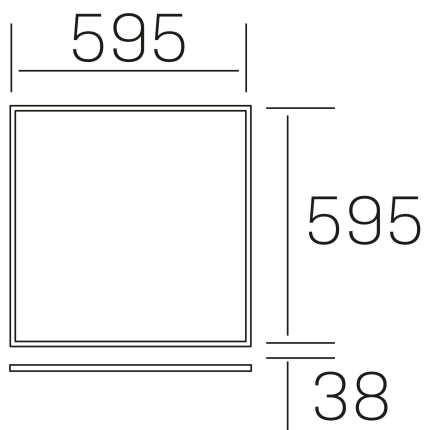

## chess elite k-select

K50523.01.RF.WH-WH.SK.ST.8.01.PU

### GENERAL DETAILS

INSTALLATION	recessed with frame
FINISHES ALUMINIUM	White-White
OPTIC COVER	Cielo
LIGHT DIRECTION	Fixed
INT/EXT IP DEGREE	IP 23
MATERIAL	Aluminum
IK DEGREE	IK03
UTILIZATION	Indoor
WARRANTY	3 years

### ELECTRICAL DETAILS

LAMP	LED
POWER	40 W
COLOUR TEMPERATURE	3CCT 3000K-4000K-6000K
LUMINOUS FLUX	3600-4000-3800 Lm*
EFFICACY DIMMING	91-101-96 Lm/W
DIMABLE	Push
DRIVER	Remote
CLASS PROTECTION	II
COLOUR RENDERING INDEX	CRI >80
VOLTAGE	220-240 V
FRECUENCIA	50-60 Hz
CURRENT INTENSITY	1000 mA
LIFE TIME	35.000 h

### GENERAL DIMENSIONS

DIMENSIONS	595×595 mm
CUT OUT	595×595 mm (techo modular)
HEIGHT	h 38 mm
DIMENSIONES DE EMBALAJE	660 × 630 × 35 mm
PESO NETO	2.32

\*Please might expect a max.15% figure reduction in finishes other than white