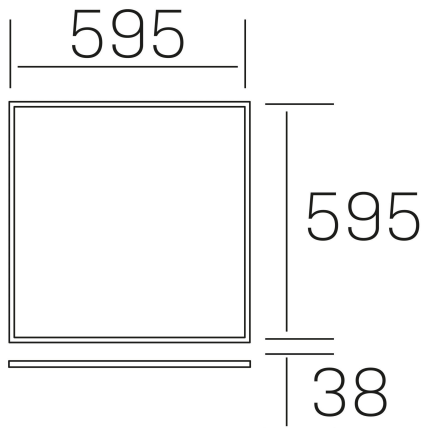

chess elite k-select
K50523.01.RF.WH-WH.SK.ST.8.01.PU

GENERAL DETAILS

| | |
|--------------------|---------------------|
| INSTALLATION | recessed with frame |
| FINISHES ALUMINIUM | White-White |
| OPTIC COVER | Cielo |
| LIGHT DIRECTION | Fixed |
| INT/EXT IP DEGREE | IP20/40 |
| MATERIAL | Aluminum |
| IK DEGREE | IK03 |
| UTILIZATION | Indoor |
| WARRANTY | 5 years |

ELECTRICAL DETAILS

| | |
|------------------------|------------------------|
| LAMP | LED |
| POWER | 40 W |
| COLOUR TEMPERATURE | 3CCT 3000K-4000K-6000K |
| LUMINOUS FLUX | 3600-4000-3800 Lm* |
| EFFICACY DIMMING | 91-101-96 Lm/W |
| DIMABLE | Push |
| DRIVER | Remote |
| CLASS PROTECTION | II |
| COLOUR RENDERING INDEX | CRI >80 |
| VOLTAGE | 220-240 V |
| FRECUENCIA | 50-60 Hz |
| CURRENT INTENSITY | 1000 mA |
| LIFE TIME | 50.000 h |

GENERAL DIMENSIONS

| | |
|-------------------------|----------------------------|
| DIMENSIONS | 595×595 mm |
| CUT OUT | 595×595 mm (techo modular) |
| HEIGHT | h 38 mm |
| DIMENSIONES DE EMBALAJE | 660 × 630 × 35 mm |
| PESO NETO | 2.32 |