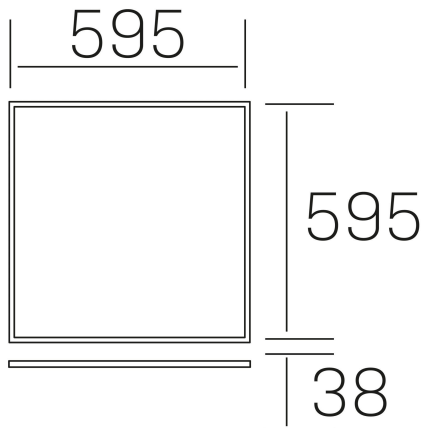

**chess elite k-select**  
K50523.01.RF.WH-WH.SK.ST.8.01.DA

#### GENERAL DETAILS

INSTALLATION	recessed with frame
FINISHES ALUMINIUM	White-White
OPTIC COVER	Cielo
LIGHT DIRECTION	Fixed
INT/EXT IP DEGREE	IP20/40
MATERIAL	Aluminum
IK DEGREE	IK03
UTILIZATION	Indoor
WARRANTY	5 years

#### ELECTRICAL DETAILS

LAMP	LED
POWER	40 W
COLOUR TEMPERATURE	3CCT 3000K-4000K-6000K
LUMINOUS FLUX	3600-4000-3800 Lm*
EFFICACY DIMMING	91-101-96 Lm/W
DIMABLE	DALI
DRIVER	Remote
CLASS PROTECTION	II
COLOUR RENDERING INDEX	CRI >80
VOLTAGE	220-240 V
FRECUENCIA	50-60 Hz
CURRENT INTENSITY	1000 mA
LIFE TIME	50.000 h

#### GENERAL DIMENSIONS

DIMENSIONS	595×595 mm
CUT OUT	595×595 mm (techo modular)
HEIGHT	h 38 mm
DIMENSIONES DE EMBALAJE	660 × 630 × 35 mm
PESO NETO	2.32

\*Please might expect a max.15% figure reduction in finishes other than white