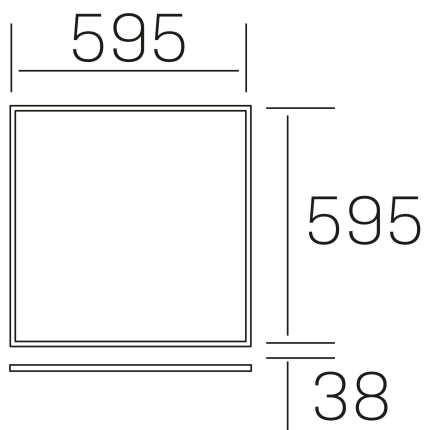

**chess elite k-select**  
K50523.01.RF.WH-WH.SK.ST.8.01.DA

#### GENERAL DETAILS

INSTALLATION	recessed with frame
FINISHES ALUMINIUM	White-White
OPTIC COVER	Cielo
LIGHT DIRECTION	Fixed
INT/EXT IP DEGREE	IP 23
MATERIAL	Aluminum
IK DEGREE	IK03
UTILIZATION	Indoor
WARRANTY	3 years

#### ELECTRICAL DETAILS

LAMP	LED
POWER	40 W
COLOUR TEMPERATURE	3CCT 3000K-4000K-6000K
LUMINOUS FLUX	3600-4000-3800 Lm*
EFFICACY DIMMING	91-101-96 Lm/W
DIMABLE	DALI
DRIVER	Remote
CLASS PROTECTION	II
COLOUR RENDERING INDEX	CRI >80
VOLTAGE	220-240 V
FRECUENCIA	50-60 Hz
CURRENT INTENSITY	1000 mA
LIFE TIME	35.000 h

#### GENERAL DIMENSIONS

DIMENSIONS	595×595 mm
CUT OUT	595×595 mm (techo modular)
HEIGHT	h 38 mm
DIMENSIONES DE EMBALAJE	660 × 630 × 35 mm
PESO NETO	2.32

\*Please might expect a max.15% figure reduction in finishes other than white