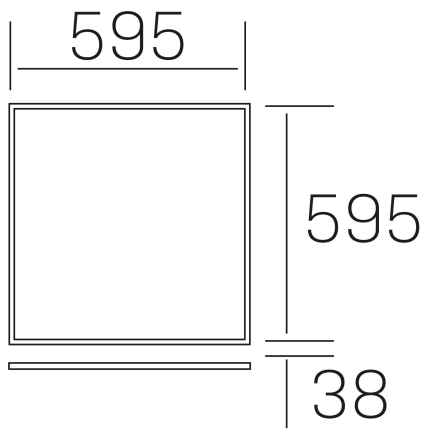

chess elite k-select
K50523.01.RF.WH-WH.SK.ST.8.01.D1

GENERAL DETAILS

| | |
|--------------------|---------------------|
| INSTALLATION | recessed with frame |
| FINISHES ALUMINIUM | White-White |
| OPTIC COVER | Cielo |
| LIGHT DIRECTION | Fixed |
| INT/EXT IP DEGREE | IP 23 |
| MATERIAL | Aluminum |
| IK DEGREE | IK03 |
| UTILIZATION | Indoor |
| WARRANTY | 3 years |

ELECTRICAL DETAILS

| | |
|------------------------|------------------------|
| LAMP | LED |
| POWER | 40 W |
| COLOUR TEMPERATURE | 3CCT 3000K-4000K-6000K |
| LUMINOUS FLUX | 3600-4000-3800 Lm* |
| EFFICACY DIMMING | 91-101-96 Lm/W |
| DIMABLE | 1.10v |
| DRIVER | Remote |
| CLASS PROTECTION | II |
| COLOUR RENDERING INDEX | CRI >80 |
| VOLTAGE | 220-240 V |
| FRECUENCIA | 50-60 Hz |
| CURRENT INTENSITY | 1000 mA |
| LIFE TIME | 35.000 h |

GENERAL DIMENSIONS

| | |
|-------------------------|----------------------------|
| DIMENSIONS | 595×595 mm |
| CUT OUT | 595×595 mm (techo modular) |
| HEIGHT | h 38 mm |
| DIMENSIONES DE EMBALAJE | 660 × 630 × 35 mm |
| PESO NETO | 2.32 |