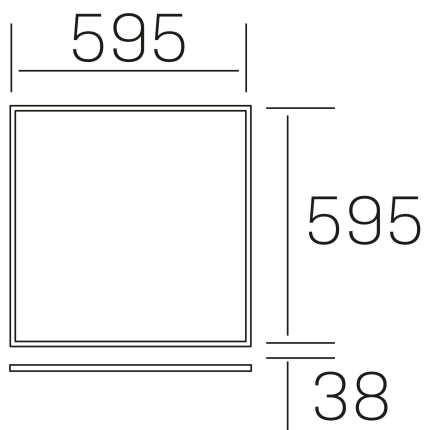

chess elite k-select
K50523.01.RF.WH-WH.SK.ST.8.01

GENERAL DETAILS

INSTALLATION	recessed with frame
FINISHES ALUMINIUM	White-White
OPTIC COVER	Cielo
LIGHT DIRECTION	Fixed
INT/EXT IP DEGREE	IP20/40
MATERIAL	Aluminum
IK DEGREE	IK03
UTILIZATION	Indoor
WARRANTY	5 years

ELECTRICAL DETAILS

LAMP	LED
POWER	40 W
COLOUR TEMPERATURE	3CCT 3000K-4000K-6000K
LUMINOUS FLUX	3600-4000-3800 Lm*
EFFICACY DIMMING	91-101-96 Lm/W
DIMABLE	No Dim
DRIVER	Remote
CLASS PROTECTION	II
COLOUR RENDERING INDEX	CRI >80
VOLTAGE	220-240 V
FRECUENCIA	50-60 Hz
CURRENT INTENSITY	1000 mA
LIFE TIME	50.000 h

GENERAL DIMENSIONS

DIMENSIONS	595×595 mm
CUT OUT	595×595 mm (techo modular)
HEIGHT	h 38 mm
DIMENSIONES DE EMBALAJE	660 × 630 × 35 mm
PESO NETO	2.32

*Please might expect a max.15% figure reduction in finishes other than white