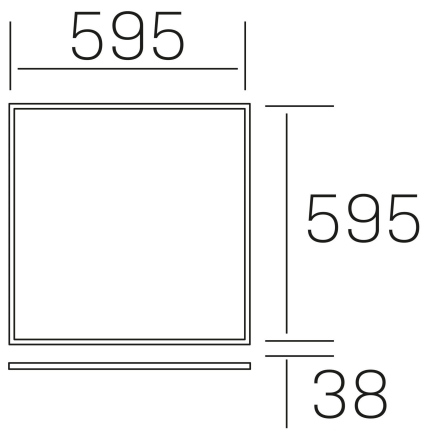

**chess elite k-select**  
K50523.01.RF.WH-WH.SK.ST.8.01

#### GENERAL DETAILS

INSTALLATION	recessed with frame
FINISHES ALUMINIUM	White-White
OPTIC COVER	Cielo
LIGHT DIRECTION	Fixed
INT/EXT IP DEGREE	IP 23
MATERIAL	Aluminum
IK DEGREE	IK03
UTILIZATION	Indoor
WARRANTY	3 years

#### ELECTRICAL DETAILS

LAMP	LED
POWER	40 W
COLOUR TEMPERATURE	3CCT 3000K-4000K-6000K
LUMINOUS FLUX	3600-4000-3800 Lm*
EFFICACY DIMMING	91-101-96 Lm/W
DIMABLE	No Dim
DRIVER	Remote
CLASS PROTECTION	II
COLOUR RENDERING INDEX	CRI >80
VOLTAGE	220-240 V
FRECUENCIA	50-60 Hz
CURRENT INTENSITY	1000 mA
LIFE TIME	35.000 h

#### GENERAL DIMENSIONS

DIMENSIONS	595×595 mm
CUT OUT	595×595 mm (techo modular)
HEIGHT	h 38 mm
DIMENSIONES DE EMBALAJE	660 × 630 × 35 mm
PESO NETO	2.32

\*Please might expect a max.15% figure reduction in finishes other than white