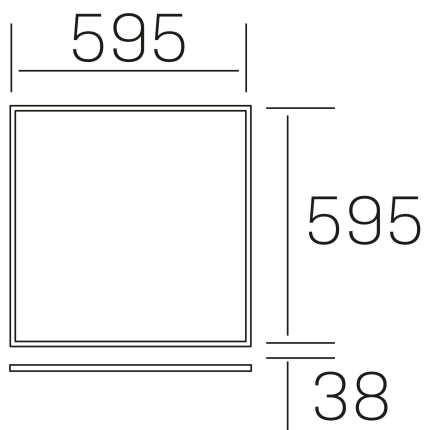

## chess elite k-select

K50523.01.RF.WH-WH.SK.ST.8.01

### GENERAL DETAILS

INSTALLATION	recessed with frame
FINISHES ALUMINIUM	White-White
OPTIC COVER	Cielo
LIGHT DIRECTION	Fixed
INT/EXT IP DEGREE	IP20/40
MATERIAL	Aluminum
IK DEGREE	IK03
UTILIZATION	Indoor
WARRANTY	5 years

### ELECTRICAL DETAILS

LAMP	LED
POWER	40 W
COLOUR TEMPERATURE	3CCT 3000K-4000K-6000K
LUMINOUS FLUX	3600-4000-3800 Lm*
EFFICACY DIMMING	91-101-96 Lm/W
DIMABLE	No Dim
DRIVER	Remote
CLASS PROTECTION	II
COLOUR RENDERING INDEX	CRI >80
VOLTAGE	220-240 V
CURRENT INTENSITY	1000 mA
LIFE TIME	50.000 h

### GENERAL DIMENSIONS

DIMENSIONS	595×595 mm
CUT OUT	595×595 mm (techo modular)
HEIGHT	h 38 mm
DIMENSIONES DE EMBALAJE	660 × 630 × 35 mm
PESO NETO	2.32

\*Please might expect a max.15% figure reduction in finishes other than white