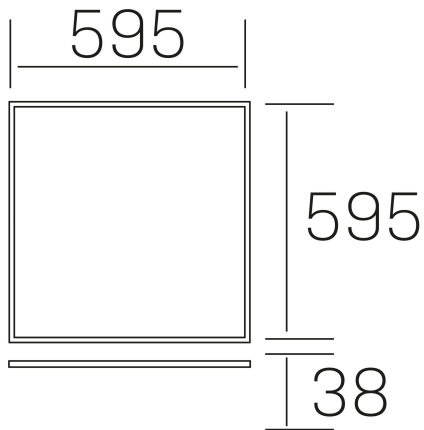

chess elite k-select
K50523.01.RF.WH-WH.OP.ST.8.01.PU

GENERAL DETAILS

INSTALLATION	recessed with frame
FINISHES ALUMINIUM	White-White
OPTIC COVER	Opal
LIGHT DIRECTION	Fixed
INT/EXT IP DEGREE	IP20/40
MATERIAL	Aluminum
IK DEGREE	IK03
UTILIZATION	Indoor
WARRANTY	5 years

ELECTRICAL DETAILS

LAMP	LED
POWER	40 W
COLOUR TEMPERATURE	3CCT 3000K-4000K-6000K
LUMINOUS FLUX	3600-4000-3800 Lm
EFFICACY DIMMING	91-101-96 Lm/W
DIMABLE	Push
DRIVER	Remote
CLASS PROTECTION	II
COLOUR RENDERING INDEX	CRI >80
VOLTAGE	220-240 V
FRECUENCIA	50-60 Hz
CURRENT INTENSITY	1000 mA
LIFE TIME	50.000 h

GENERAL DIMENSIONS

DIMENSIONS	595×595 mm
CUT OUT	595×595 mm (techo modular)
HEIGHT	h 38 mm
DIMENSIONES DE EMBALAJE	660 × 630 × 35 mm
PESO NETO	2.32

*Please might expect a max.15% figure reduction in finishes other than white