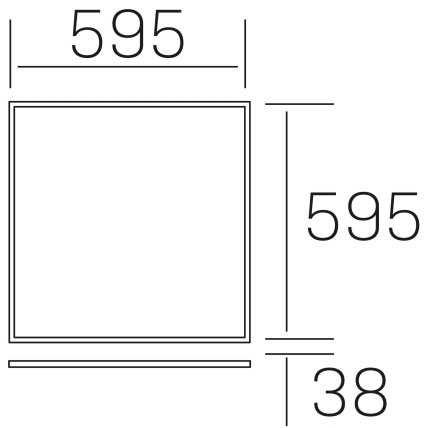

chess elite k-select
K50523.01.RF.WH-WH.OP.ST.8.01.PU

GENERAL DETAILS

INSTALLATION	recessed with frame
FINISHES ALUMINIUM	White-White
OPTIC COVER	Opal
LIGHT DIRECTION	Fixed
INT/EXT IP DEGREE	IP20/40
MATERIAL	Aluminum
IK DEGREE	IK03
UTILIZATION	Indoor
WARRANTY	5 years

ELECTRICAL DETAILS

LAMP	LED
POWER	40 W
COLOUR TEMPERATURE	3CCT 3000K-4000K-6000K
LUMINOUS FLUX	3600-4000-3800 Lm
EFFICACY DIMMING	91-101-96 Lm/W
DIMABLE	Push
DRIVER	Remote
CLASS PROTECTION	II
COLOUR RENDERING INDEX	CRI >80
VOLTAGE	220-240 V
CURRENT INTENSITY	1000 mA
LIFE TIME	50.000 h

GENERAL DIMENSIONS

DIMENSIONS	595×595 mm
CUT OUT	595×595 mm (techo modular)
HEIGHT	h 38 mm
DIMENSIONES DE EMBALAJE	660 × 630 × 35 mm
PESO NETO	2.32

*Please might expect a max.15% figure reduction in finishes other than white