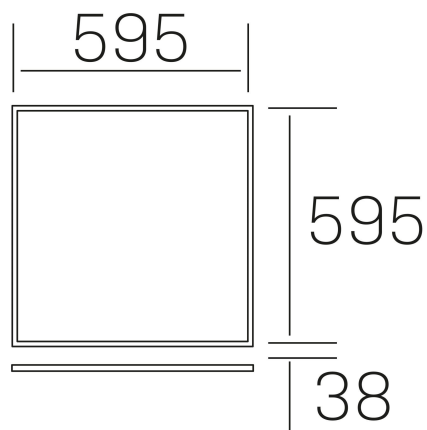

#### GENERAL DETAILS

INSTALLATION	recessed with frame
FINISHES ALUMINIUM	White-White
OPTIC COVER	Opal
LIGHT DIRECTION	Fixed
INT/EXT IP DEGREE	IP20/40
MATERIAL	Aluminum
IK DEGREE	IK03
UTILIZATION	Indoor
WARRANTY	5 years

#### ELECTRICAL DETAILS

LAMP	LED
POWER	40 W
COLOUR TEMPERATURE	3CCT 3000K-4000K-6000K
LUMINOUS FLUX	3600-4000-3800 Lm
EFFICACY DIMMING	91-101-96 Lm/W
DIMABLE	DALI
DRIVER	Remote
CLASS PROTECTION	II
COLOUR RENDERING INDEX	CRI >80
VOLTAGE	220-240 V
FRECUENCIA	50-60 Hz
CURRENT INTENSITY	1000 mA
LIFE TIME	50.000 h

#### GENERAL DIMENSIONS

DIMENSIONS	595×595 mm
CUT OUT	595×595 mm (techo modular)
HEIGHT	h 38 mm
DIMENSIONES DE EMBALAJE	660 × 630 × 35 mm
PESO NETO	2.32

\*Please might expect a max.15% figure reduction in finishes other than white