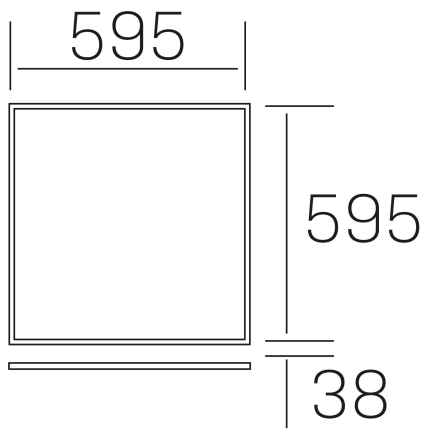

chess elite k-select
K50523.01.RF.WH-WH.OP.ST.8.01.D1

GENERAL DETAILS

INSTALLATION	recessed with frame
FINISHES ALUMINIUM	White-White
OPTIC COVER	Opal
LIGHT DIRECTION	Fixed
INT/EXT IP DEGREE	IP20/40
MATERIAL	Aluminum
IK DEGREE	IK03
UTILIZATION	Indoor
WARRANTY	5 years

ELECTRICAL DETAILS

LAMP	LED
POWER	40 W
COLOUR TEMPERATURE	3CCT 3000K-4000K-6000K
LUMINOUS FLUX	3600-4000-3800 Lm
EFFICACY DIMMING	91-101-96 Lm/W
DIMABLE	1.10v
DRIVER	Remote
CLASS PROTECTION	II
COLOUR RENDERING INDEX	CRI >80
VOLTAGE	220-240 V
FRECUENCIA	50-60 Hz
CURRENT INTENSITY	1000 mA
LIFE TIME	50.000 h

GENERAL DIMENSIONS

DIMENSIONS	595×595 mm
CUT OUT	595×595 mm (techo modular)
HEIGHT	h 38 mm
DIMENSIONES DE EMBALAJE	660 × 630 × 35 mm
PESO NETO	2.32

*Please might expect a max.15% figure reduction in finishes other than white