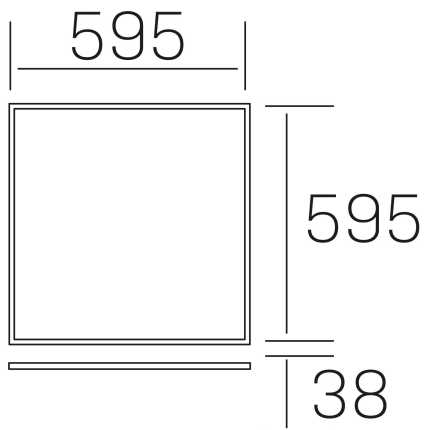

**chess elite k-select**  
K50523.01.RF.WH-WH.OP.ST.8.01.D1

#### GENERAL DETAILS

INSTALLATION	recessed with frame
FINISHES ALUMINIUM	White-White
OPTIC COVER	Opal
LIGHT DIRECTION	Fixed
INT/EXT IP DEGREE	IP 23
MATERIAL	Aluminum
IK DEGREE	IK03
UTILIZATION	Indoor
WARRANTY	3 years

#### ELECTRICAL DETAILS

LAMP	LED
POWER	40 W
COLOUR TEMPERATURE	3CCT 3000K-4000K-6000K
LUMINOUS FLUX	3600-4000-3800 Lm
EFFICACY DIMMING	91-101-96 Lm/W
DIMABLE	1.10v
DRIVER	Remote
CLASS PROTECTION	II
COLOUR RENDERING INDEX	CRI >80
VOLTAGE	220-240 V
FRECUENCIA	50-60 Hz
CURRENT INTENSITY	1000 mA
LIFE TIME	35.000 h

#### GENERAL DIMENSIONS

DIMENSIONS	595×595 mm
CUT OUT	595×595 mm (techo modular)
HEIGHT	h 38 mm
DIMENSIONES DE EMBALAJE	660 × 630 × 35 mm
PESO NETO	2.32

\*Please might expect a max.15% figure reduction in finishes other than white