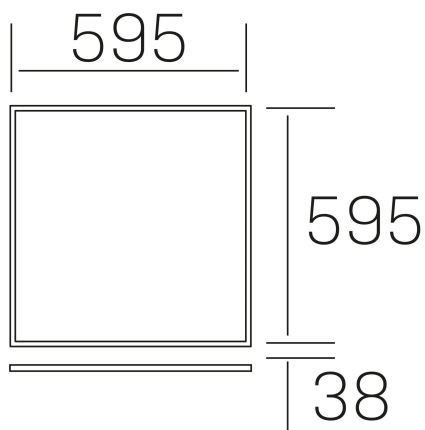

### GENERAL DETAILS

|                    |                     |
|--------------------|---------------------|
| INSTALLATION       | recessed with frame |
| FINISHES ALUMINIUM | White-White         |
| OPTIC COVER        | Opal                |
| LIGHT DIRECTION    | Fixed               |
| INT/EXT IP DEGREE  | IP20/40             |
| MATERIAL           | Aluminum            |
| IK DEGREE          | IK03                |
| UTILIZATION        | Indoor              |
| WARRANTY           | 5 years             |

### GENERAL DIMENSIONS

|                         |                            |
|-------------------------|----------------------------|
| DIMENSIONS              | 595×595 mm                 |
| CUT OUT                 | 595×595 mm (techo modular) |
| HEIGHT                  | h 38 mm                    |
| DIMENSIONES DE EMBALAJE | 660 × 630 × 35 mm          |
| PESO NETO               | 2.32                       |