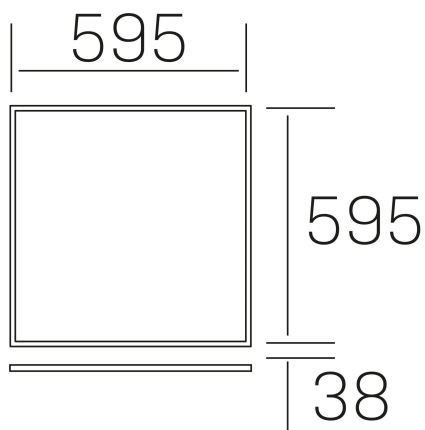

**chess elite k-select**  
K50523.01.RF.WH-WH.OP.ST.8.01

#### GENERAL DETAILS

INSTALLATION	recessed with frame
FINISHES ALUMINIUM	White-White
OPTIC COVER	Opal
LIGHT DIRECTION	Fixed
INT/EXT IP DEGREE	IP 23
MATERIAL	Aluminum
IK DEGREE	IK03
UTILIZATION	Indoor
WARRANTY	3 years

#### ELECTRICAL DETAILS

LAMP	LED
POWER	40 W
COLOUR TEMPERATURE	3CCT 3000K-4000K-6000K
LUMINOUS FLUX	3600-4000-3800 Lm
EFFICACY DIMMING	91-101-96 Lm/W
DIMABLE	No Dim
DRIVER	Remote
CLASS PROTECTION	II
COLOUR RENDERING INDEX	CRI >80
VOLTAGE	220-240 V
FRECUENCIA	50-60 Hz
CURRENT INTENSITY	1000 mA
LIFE TIME	35.000 h

#### GENERAL DIMENSIONS

DIMENSIONS	595×595 mm
CUT OUT	595×595 mm (techo modular)
HEIGHT	h 38 mm
DIMENSIONES DE EMBALAJE	660 × 630 × 35 mm
PESO NETO	2.32

\*Please might expect a max.15% figure reduction in finishes other than white