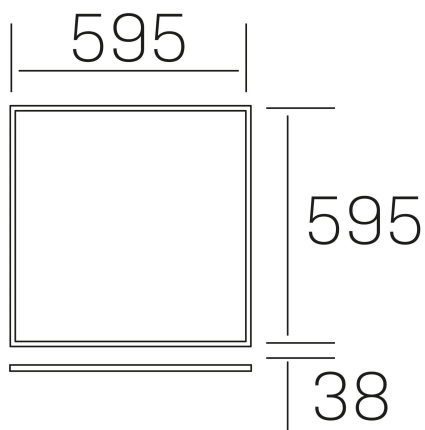

chess elite k-select
K50523.01.RF.WH-WH.OP.ST.8.01

GENERAL DETAILS

INSTALLATION	recessed with frame
FINISHES ALUMINIUM	White-White
OPTIC COVER	Opal
LIGHT DIRECTION	Fixed
INT/EXT IP DEGREE	IP20/40
MATERIAL	Aluminum
IK DEGREE	IK03
UTILIZATION	Indoor
WARRANTY	5 years

ELECTRICAL DETAILS

LAMP	LED
POWER	40 W
COLOUR TEMPERATURE	3CCT 3000K-4000K-6000K
LUMINOUS FLUX	3600-4000-3800 Lm
EFFICACY DIMMING	91-101-96 Lm/W
DIMABLE	No Dim
DRIVER	Remote
CLASS PROTECTION	II
COLOUR RENDERING INDEX	CRI >80
VOLTAGE	220-240 V
CURRENT INTENSITY	1000 mA
LIFE TIME	50.000 h

GENERAL DIMENSIONS

DIMENSIONS	595×595 mm
CUT OUT	595×595 mm (techo modular)
HEIGHT	h 38 mm
DIMENSIONES DE EMBALAJE	660 × 630 × 35 mm
PESO NETO	2.32

*Please might expect a max.15% figure reduction in finishes other than white