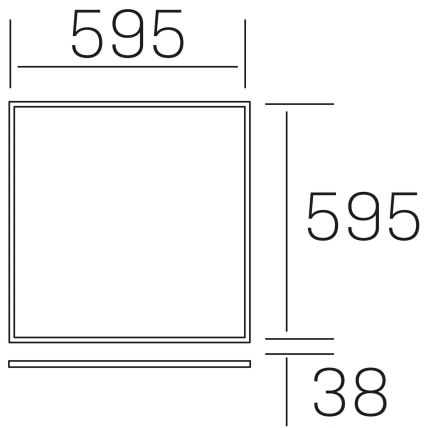

chess elite k-select
K50523.01.RF.WH-WH.OP.ST.8.01

GENERAL DETAILS

INSTALLATION	recessed with frame
FINISHES ALUMINIUM	White-White
OPTIC COVER	Opal
LIGHT DIRECTION	Fixed
INT/EXT IP DEGREE	IP20/40
MATERIAL	Aluminum
IK DEGREE	IK03
UTILIZATION	Indoor
WARRANTY	5 years

ELECTRICAL DETAILS

LAMP	LED
POWER	40 W
COLOUR TEMPERATURE	3CCT 3000K-4000K-6000K
LUMINOUS FLUX	3600-4000-3800 Lm
EFFICACY DIMMING	91-101-96 Lm/W
DIMABLE	No Dim
DRIVER	Remote
CLASS PROTECTION	II
COLOUR RENDERING INDEX	CRI >80
VOLTAGE	220-240 V
FRECUENCIA	50-60 Hz
CURRENT INTENSITY	1000 mA
LIFE TIME	50.000 h

GENERAL DIMENSIONS

DIMENSIONS	595×595 mm
CUT OUT	595×595 mm (techo modular)
HEIGHT	h 38 mm
DIMENSIONES DE EMBALAJE	660 × 630 × 35 mm
PESO NETO	2.32

*Please might expect a max.15% figure reduction in finishes other than white