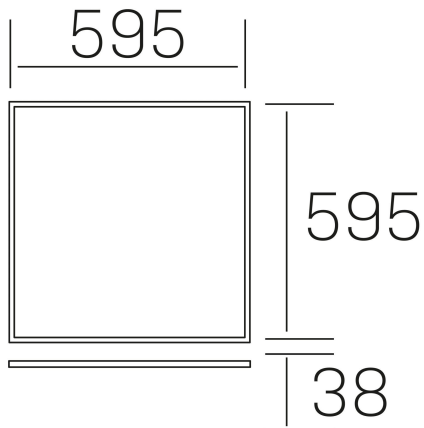

chess elite k-select
K50523.01.RF.WH-WH.MP.ST.8.01.PU

GENERAL DETAILS

INSTALLATION	recessed with frame
FINISHES ALUMINIUM	White-White
OPTIC COVER	Microprismatico
LIGHT DIRECTION	Fixed
INT/EXT IP DEGREE	IP20/40
MATERIAL	Aluminum
IK DEGREE	IK03
UTILIZATION	Indoor
WARRANTY	5 years

ELECTRICAL DETAILS

LAMP	LED
POWER	40 W
COLOUR TEMPERATURE	3CCT 3000K-4000K-6000K
LUMINOUS FLUX	3450-3850-3650 Lm
EFFICACY DIMMING	87-98-93 Lm/W
DIMABLE	Push
DRIVER	Remote
CLASS PROTECTION	II
COLOUR RENDERING INDEX	CRI >80
VOLTAGE	220-240 V
CURRENT INTENSITY	1000 mA
LIFE TIME	50.000 h

GENERAL DIMENSIONS

DIMENSIONS	595×595 mm
CUT OUT	595×595 mm (techo modular)
HEIGHT	h 38 mm
DIMENSIONES DE EMBALAJE	660 × 630 × 35 mm
PESO NETO	2.32

*Please might expect a max.15% figure reduction in finishes other than white