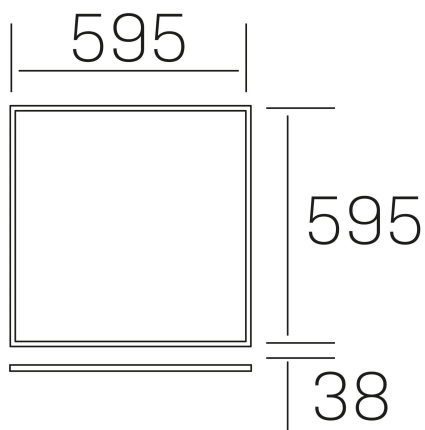

chess elite k-select

K50523.01.RF.WH-WH.MP.ST.8.01.PU

GENERAL DETAILS

INSTALLATION	recessed with frame
FINISHES ALUMINIUM	White-White
OPTIC COVER	Microprismatico
LIGHT DIRECTION	Fixed
INT/EXT IP DEGREE	IP20/40
MATERIAL	Aluminum
IK DEGREE	IK03
UTILIZATION	Indoor
WARRANTY	5 years

ELECTRICAL DETAILS

LAMP	LED
POWER	40 W
COLOUR TEMPERATURE	3CCT 3000K-4000K-6000K
LUMINOUS FLUX	3450-3850-3650 Lm
EFFICACY DIMMING	87-98-93 Lm/W
DIMABLE	Push
DRIVER	Remote
CLASS PROTECTION	II
COLOUR RENDERING INDEX	CRI >80
VOLTAGE	220-240 V
FRECUENCIA	50-60 Hz
CURRENT INTENSITY	1000 mA
LIFE TIME	50.000 h

GENERAL DIMENSIONS

DIMENSIONS	595×595 mm
CUT OUT	595×595 mm (techo modular)
HEIGHT	h 38 mm
DIMENSIONES DE EMBALAJE	660 × 630 × 35 mm
PESO NETO	2.32

*Please might expect a max.15% figure reduction in finishes other than white