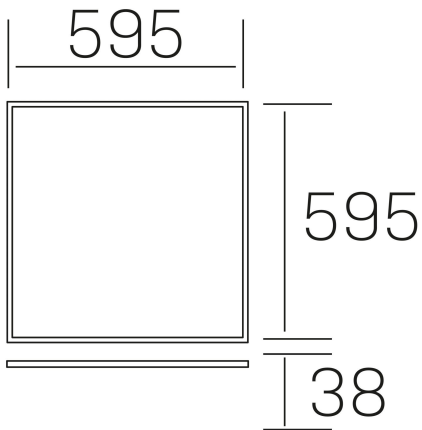

#### GENERAL DETAILS

INSTALLATION	recessed with frame
FINISHES ALUMINIUM	White-White
OPTIC COVER	Microprismatico
LIGHT DIRECTION	Fixed
INT/EXT IP DEGREE	IP 23
MATERIAL	Aluminum
IK DEGREE	IK03
UTILIZATION	Indoor
WARRANTY	3 years

#### ELECTRICAL DETAILS

LAMP	LED
POWER	40 W
COLOUR TEMPERATURE	3CCT 3000K-4000K-6000K
LUMINOUS FLUX	3450-3850-3650 Lm
EFFICACY DIMMING	87-98-93 Lm/W
DIMABLE	DALI
DRIVER	Remote
CLASS PROTECTION	II
COLOUR RENDERING INDEX	CRI >80
VOLTAGE	220-240 V
FRECUENCIA	50-60 Hz
CURRENT INTENSITY	1000 mA
LIFE TIME	35.000 h

#### GENERAL DIMENSIONS

DIMENSIONS	595×595 mm
CUT OUT	595×595 mm (techo modular)
HEIGHT	h 38 mm
DIMENSIONES DE EMBALAJE	660 × 630 × 35 mm
PESO NETO	2.32

\*Please might expect a max.15% figure reduction in finishes other than white