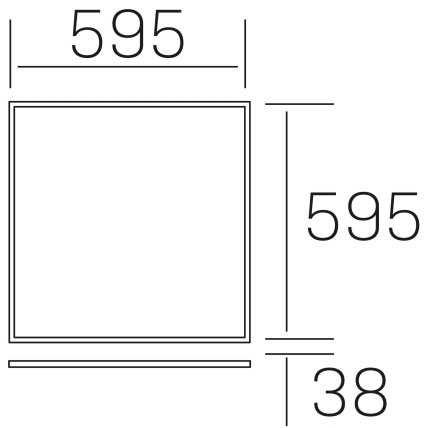

chess elite k-select
K50523.01.RF.WH-WH.MP.ST.8.01.DA

GENERAL DETAILS

INSTALLATION	recessed with frame
FINISHES ALUMINIUM	White-White
OPTIC COVER	Microprismatico
LIGHT DIRECTION	Fixed
INT/EXT IP DEGREE	IP20/40
MATERIAL	Aluminum
IK DEGREE	IK03
UTILIZATION	Indoor
WARRANTY	5 years

ELECTRICAL DETAILS

LAMP	LED
POWER	40 W
COLOUR TEMPERATURE	3CCT 3000K-4000K-6000K
LUMINOUS FLUX	3450-3850-3650 Lm
EFFICACY DIMMING	87-98-93 Lm/W
DIMABLE	DALI
DRIVER	Remote
CLASS PROTECTION	II
COLOUR RENDERING INDEX	CRI >80
VOLTAGE	220-240 V
FRECUENCIA	50-60 Hz
CURRENT INTENSITY	1000 mA
LIFE TIME	50.000 h

GENERAL DIMENSIONS

DIMENSIONS	595×595 mm
CUT OUT	595×595 mm (techo modular)
HEIGHT	h 38 mm
DIMENSIONES DE EMBALAJE	660 × 630 × 35 mm
PESO NETO	2.32

*Please might expect a max.15% figure reduction in finishes other than white