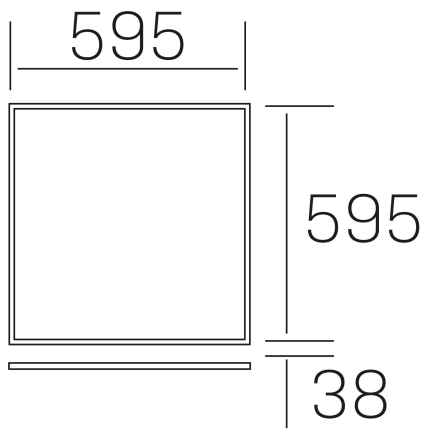

chess elite k-select
K50523.01.RF.WH-WH.MP.ST.8.01.D1

GENERAL DETAILS

INSTALLATION	recessed with frame
FINISHES ALUMINIUM	White-White
OPTIC COVER	Microprismatico
LIGHT DIRECTION	Fixed
INT/EXT IP DEGREE	IP 23
MATERIAL	Aluminum
IK DEGREE	IK03
UTILIZATION	Indoor
WARRANTY	3 years

ELECTRICAL DETAILS

LAMP	LED
POWER	40 W
COLOUR TEMPERATURE	3CCT 3000K-4000K-6000K
LUMINOUS FLUX	3450-3850-3650 Lm
EFFICACY DIMMING	87-98-93 Lm/W
DIMABLE	1.10v
DRIVER	Remote
CLASS PROTECTION	II
COLOUR RENDERING INDEX	CRI >80
VOLTAGE	220-240 V
FRECUENCIA	50-60 Hz
CURRENT INTENSITY	1000 mA
LIFE TIME	35.000 h

GENERAL DIMENSIONS

DIMENSIONS	595×595 mm
CUT OUT	595×595 mm (techo modular)
HEIGHT	h 38 mm
DIMENSIONES DE EMBALAJE	660 × 630 × 35 mm
PESO NETO	2.32

*Please might expect a max.15% figure reduction in finishes other than white