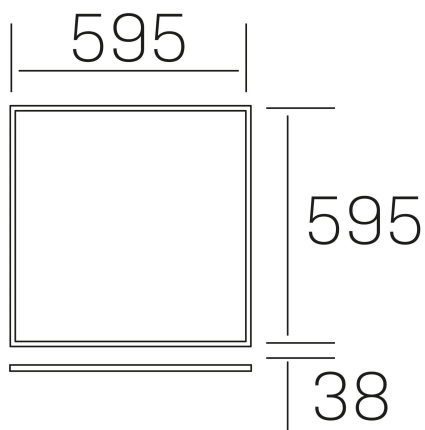

## chess elite k-select

K50523.01.RF.WH-WH.MP.ST.8.01.D1

### GENERAL DETAILS

INSTALLATION	recessed with frame
FINISHES ALUMINIUM	White-White
OPTIC COVER	Microprismatico
LIGHT DIRECTION	Fixed
INT/EXT IP DEGREE	IP20/40
MATERIAL	Aluminum
IK DEGREE	IK03
UTILIZATION	Indoor
WARRANTY	5 years

### ELECTRICAL DETAILS

LAMP	LED
POWER	40 W
COLOUR TEMPERATURE	3CCT 3000K-4000K-6000K
LUMINOUS FLUX	3450-3850-3650 Lm
EFFICACY DIMMING	87-98-93 Lm/W
DIMABLE	1.10v
DRIVER	Remote
CLASS PROTECTION	II
COLOUR RENDERING INDEX	CRI >80
VOLTAGE	220-240 V
FRECUENCIA	50-60 Hz
CURRENT INTENSITY	1000 mA
LIFE TIME	50.000 h

### GENERAL DIMENSIONS

DIMENSIONS	595×595 mm
CUT OUT	595×595 mm (techo modular)
HEIGHT	h 38 mm
DIMENSIONES DE EMBALAJE	660 × 630 × 35 mm
PESO NETO	2.32

\*Please might expect a max.15% figure reduction in finishes other than white