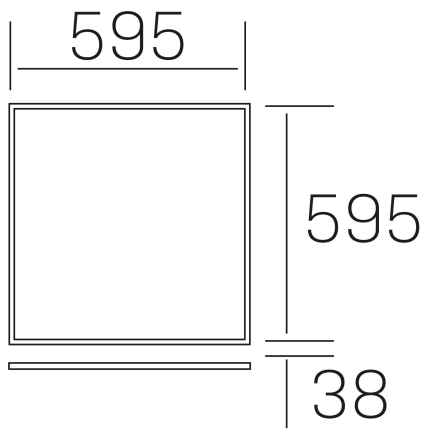

#### GENERAL DETAILS

INSTALLATION	recessed with frame
FINISHES ALUMINIUM	White-White
OPTIC COVER	Microprismatico
LIGHT DIRECTION	Fixed
INT/EXT IP DEGREE	IP 23
MATERIAL	Aluminum
IK DEGREE	IK03
UTILIZATION	Indoor
WARRANTY	3 years

#### GENERAL DIMENSIONS

DIMENSIONS	595×595 mm
CUT OUT	595×595 mm (techo modular)
HEIGHT	h 38 mm
DIMENSIONES DE EMBALAJE	660 × 630 × 35 mm
PESO NETO	2.32

\*Please might expect a max.15% figure reduction in finishes other than white