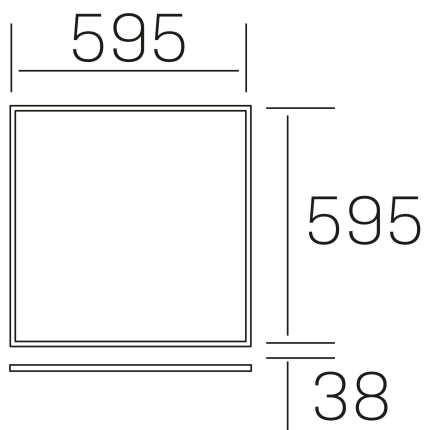

chess elite k-select
K50523.01.RF.WH-WH.MP.ST.8.01

GENERAL DETAILS

INSTALLATION	recessed with frame
FINISHES ALUMINIUM	White-White
OPTIC COVER	Microprismatico
LIGHT DIRECTION	Fixed
INT/EXT IP DEGREE	IP20/40
MATERIAL	Aluminum
IK DEGREE	IK03
UTILIZATION	Indoor
WARRANTY	5 years

ELECTRICAL DETAILS

LAMP	LED
POWER	60 W
COLOUR TEMPERATURE	3CCT 3000K-4000K-6000K
LUMINOUS FLUX	4250-4950-4450 Lm
EFFICACY DIMMING	73-85-76 Lm/W
DIMABLE	No Dim
DRIVER	Remote
CLASS PROTECTION	II
COLOUR RENDERING INDEX	CRI >80
VOLTAGE	220-240 V
FRECUENCIA	50-60 Hz
CURRENT INTENSITY	1000 mA
LIFE TIME	50.000 h

GENERAL DIMENSIONS

DIMENSIONS	595×595 mm
CUT OUT	595×595 mm (techo modular)
HEIGHT	h 38 mm
DIMENSIONES DE EMBALAJE	660 × 630 × 35 mm
PESO NETO	2.32

*Please might expect a max.15% figure reduction in finishes other than white