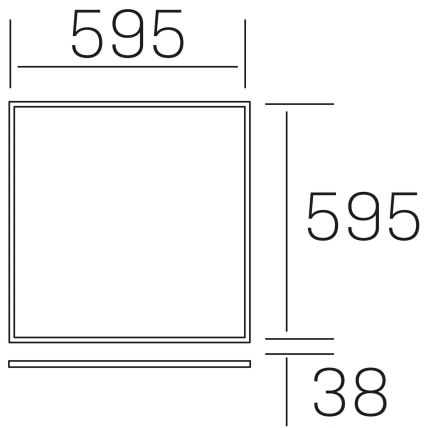

chess elite k-select
K50523.01.RF.WH-WH.MP.ST.8.01

GENERAL DETAILS

INSTALLATION	recessed with frame
FINISHES ALUMINIUM	White-White
OPTIC COVER	Microprismatico
LIGHT DIRECTION	Fixed
INT/EXT IP DEGREE	IP20/40
MATERIAL	Aluminum
IK DEGREE	IK03
UTILIZATION	Indoor
WARRANTY	5 years

ELECTRICAL DETAILS

LAMP	LED
POWER	60 W
COLOUR TEMPERATURE	3CCT 3000K-4000K-6000K
LUMINOUS FLUX	4250-4950-4450 Lm
EFFICACY DIMMING	73-85-76 Lm/W
DIMABLE	No Dim
DRIVER	Remote
CLASS PROTECTION	II
COLOUR RENDERING INDEX	CRI >80
VOLTAGE	220-240 V
CURRENT INTENSITY	1000 mA
LIFE TIME	50.000 h

GENERAL DIMENSIONS

DIMENSIONS	595×595 mm
CUT OUT	595×595 mm (techo modular)
HEIGHT	h 38 mm
DIMENSIONES DE EMBALAJE	660 × 630 × 35 mm
PESO NETO	2.32

*Please might expect a max.15% figure reduction in finishes other than white