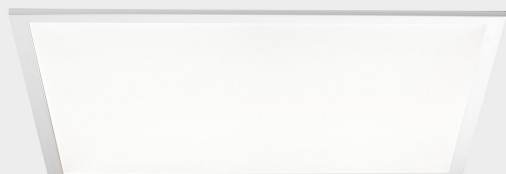

## GENERAL DETAILS

INSTALLATION	recessed with frame
FINISHES ALUMINIUM	White-White
OPTIC COVER	Opal
LIGHT DIRECTION	Fixed
INT/EXT IP DEGREE	IP20/40
MATERIAL	Aluminum
IK DEGREE	IK03
UTILIZATION	Indoor
WARRANTY	3 years

## GENERAL DIMENSIONS

DIMENSIONS	620×620 mm
CUT OUT	620×620 mm
HEIGHT	h 9 mm
DIMENSIONES DE EMBALAJE	685 × 685 × 35 mm
PESO NETO	3.25

\*Please might expect a max.15% figure reduction in finishes other than white