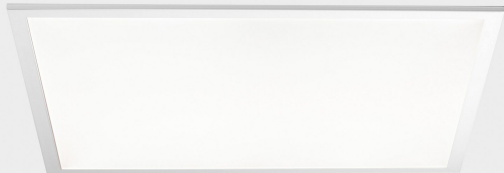

## GENERAL DETAILS

INSTALLATION	recessed with frame
FINISHES ALUMINIUM	White-White
OPTIC COVER	Opal
LIGHT DIRECTION	Fixed
INT/EXT IP DEGREE	IP20/40
MATERIAL	Aluminum
IK DEGREE	IK03
UTILIZATION	Indoor
WARRANTY	3 years

## GENERAL DIMENSIONS

DIMENSIONS	620×620 mm
CUT OUT	620×620 mm
HEIGHT	h 9 mm
DIMENSIONES DE EMBALAJE	685 × 685 × 35 mm
PESO NETO	3.25

\*Please might expect a max.15% figure reduction in finishes other than white