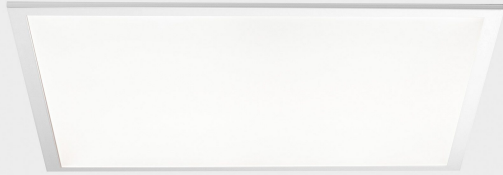

## GENERAL DETAILS

INSTALLATION	recessed with frame
FINISHES ALUMINIUM	White-White
OPTIC COVER	Microprismatico
LIGHT DIRECTION	Fixed
INT/EXT IP DEGREE	IP20/40
MATERIAL	Aluminum
IK DEGREE	IK03
UTILIZATION	Indoor
WARRANTY	3 years

## GENERAL DIMENSIONS

DIMENSIONS	620×620 mm
CUT OUT	620×620 mm
HEIGHT	h 9 mm
DIMENSIONES DE EMBALAJE	685 × 685 × 35 mm
PESO NETO	3.25

\*Please might expect a max.15% figure reduction in finishes other than white