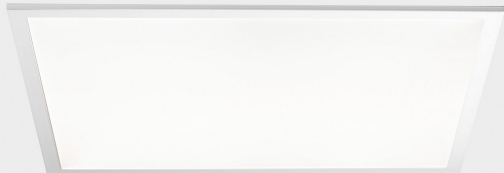

GENERAL DETAILS

INSTALLATION	recessed with frame
FINISHES ALUMINIUM	White-White
OPTIC COVER	Microprismatico
LIGHT DIRECTION	Fixed
INT/EXT IP DEGREE	IP 23
MATERIAL	Aluminum
IK DEGREE	IK03
UTILIZATION	Indoor
WARRANTY	3 years

GENERAL DIMENSIONS

DIMENSIONS	620×620 mm
CUT OUT	620×620 mm
HEIGHT	h 9 mm
DIMENSIONES DE EMBALAJE	685 × 685 × 35 mm
PESO NETO	3.25

*Please might expect a max.15% figure reduction in finishes other than white