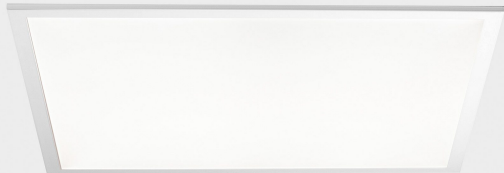

GENERAL DETAILS

INSTALLATION	recessed with frame
FINISHES ALUMINIUM	White-White
OPTIC COVER	Microprismatico
LIGHT DIRECTION	Fixed
INT/EXT IP DEGREE	IP20/40
MATERIAL	Aluminum
IK DEGREE	IK03
UTILIZATION	Indoor
WARRANTY	3 years

ELECTRICAL DETAILS

LAMP	LED
POWER	40 W
COLOUR TEMPERATURE	3CCT 3000K-4000K-6000K
LUMINOUS FLUX	3450-3850-3650 Lm
DIMABLE	Push
DRIVER	Remote
CLASS PROTECTION	II
COLOUR RENDERING INDEX	CRI >80
VOLTAGE	220-240 V
FRECUENCIA	50-60 Hz
CURRENT INTENSITY	1000 mA
LIFE TIME	50.000 h

GENERAL DIMENSIONS

DIMENSIONS	620×620 mm
CUT OUT	620×620 mm
HEIGHT	h 9 mm
DIMENSIONES DE EMBALAJE	685 × 685 × 35 mm
PESO NETO	3.25

*Please might expect a max.15% figure reduction in finishes other than white