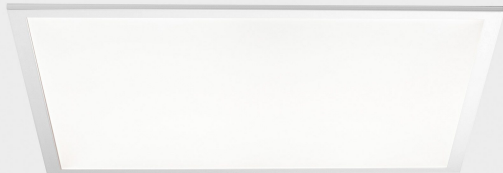

## GENERAL DETAILS

INSTALLATION	recessed with frame
FINISHES ALUMINIUM	White-White
OPTIC COVER	Microprismatico
LIGHT DIRECTION	Fixed
INT/EXT IP DEGREE	IP20/40
MATERIAL	Aluminum
IK DEGREE	IK03
UTILIZATION	Indoor
WARRANTY	3 years

## GENERAL DIMENSIONS

DIMENSIONS	620×620 mm
CUT OUT	620×620 mm
HEIGHT	h 9 mm
DIMENSIONES DE EMBALAJE	685 × 685 × 35 mm
PESO NETO	3.25

\*Please might expect a max.15% figure reduction in finishes other than white