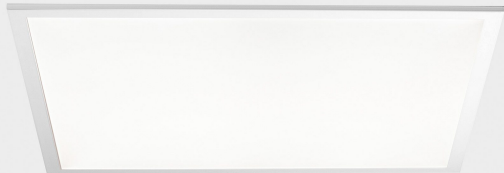

GENERAL DETAILS

INSTALLATION	recessed with frame
FINISHES ALUMINIUM	White-White
OPTIC COVER	Microprismatico
LIGHT DIRECTION	Fixed
INT/EXT IP DEGREE	IP20/40
MATERIAL	Aluminum
IK DEGREE	IK03
UTILIZATION	Indoor
WARRANTY	3 years

GENERAL DIMENSIONS

DIMENSIONS	620×620 mm
CUT OUT	620×620 mm
HEIGHT	h 9 mm
DIMENSIONES DE EMBALAJE	685 × 685 × 35 mm
PESO NETO	3.25

*Please might expect a max.15% figure reduction in finishes other than white