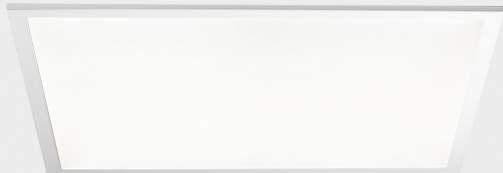

GENERAL DETAILS

INSTALLATION	recessed with frame
FINISHES ALUMINIUM	White-White
OPTIC COVER	Microprismatico
LIGHT DIRECTION	Fixed
INT/EXT IP DEGREE	IP 23
MATERIAL	Aluminum
IK DEGREE	IK03
UTILIZATION	Indoor
WARRANTY	3 years

GENERAL DIMENSIONS

DIMENSIONS	620×620 mm
CUT OUT	620×620 mm
HEIGHT	h 9 mm
DIMENSIONES DE EMBALAJE	685 × 685 × 35 mm
PESO NETO	3.25

*Please might expect a max.15% figure reduction in finishes other than white