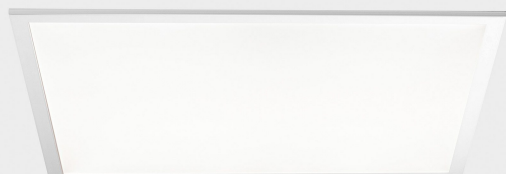

GENERAL DETAILS

INSTALLATION	recessed with frame
FINISHES ALUMINIUM	White-White
OPTIC COVER	Cielo
LIGHT DIRECTION	Fixed
INT/EXT IP DEGREE	IP 23
MATERIAL	Aluminum
IK DEGREE	IK03
UTILIZATION	Indoor
WARRANTY	3 years

GENERAL DIMENSIONS

DIMENSIONS	620×620 mm
CUT OUT	620×620 mm
HEIGHT	h 9 mm
DIMENSIONES DE EMBALAJE	685 × 685 × 35 mm
PESO NETO	3.25

*Please might expect a max.15% figure reduction in finishes other than white