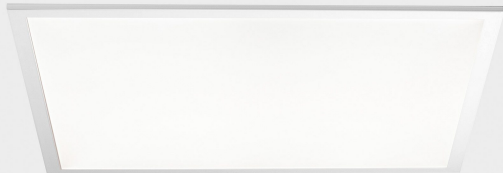

GENERAL DETAILS

INSTALLATION	recessed with frame
FINISHES ALUMINIUM	White-White
OPTIC COVER	Cielo
LIGHT DIRECTION	Fixed
INT/EXT IP DEGREE	IP20/40
MATERIAL	Aluminum
IK DEGREE	IK03
UTILIZATION	Indoor
WARRANTY	3 years

GENERAL DIMENSIONS

DIMENSIONS	620×620 mm
CUT OUT	620×620 mm
HEIGHT	h 9 mm
DIMENSIONES DE EMBALAJE	685 × 685 × 35 mm
PESO NETO	3.25

*Please might expect a max.15% figure reduction in finishes other than white