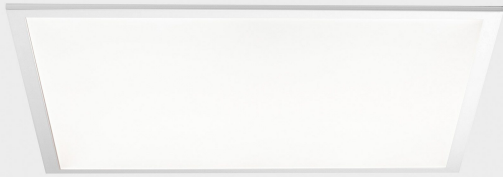

GENERAL DETAILS

INSTALLATION	recessed with frame
FINISHES ALUMINIUM	White-White
OPTIC COVER	Cielo
LIGHT DIRECTION	Fixed
INT/EXT IP DEGREE	IP20/40
MATERIAL	Aluminum
IK DEGREE	IK03
UTILIZATION	Indoor
WARRANTY	5 years

ELECTRICAL DETAILS

LAMP	LED
POWER	40 W
COLOUR TEMPERATURE	3CCT 3000K-4000K-6000K
LUMINOUS FLUX	3600-4000-3800 Lm*
DIMABLE	Push
DRIVER	Remote
CLASS PROTECTION	II
COLOUR RENDERING INDEX	CRI >80
VOLTAGE	220-240 V
CURRENT INTENSITY	1000 mA
LIFE TIME	50.000 h

GENERAL DIMENSIONS

DIMENSIONS	620x620 mm
CUT OUT	620x620 mm
HEIGHT	h 9 mm
DIMENSIONES DE EMBALAJE	685 x 685 x 35 mm
PESO NETO	3.25

*Please might expect a max.15% figure reduction in finishes other than white