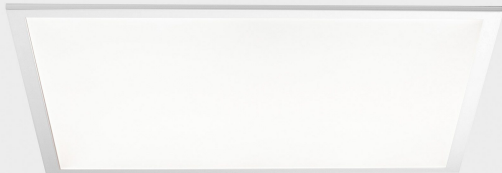

## GENERAL DETAILS

INSTALLATION	recessed with frame
FINISHES ALUMINIUM	White-White
OPTIC COVER	Cielo
LIGHT DIRECTION	Fixed
INT/EXT IP DEGREE	IP20/40
MATERIAL	Aluminum
IK DEGREE	IK03
UTILIZATION	Indoor
WARRANTY	3 years

## ELECTRICAL DETAILS

LAMP	LED
POWER	40 W
COLOUR TEMPERATURE	3CCT 3000K-4000K-6000K
LUMINOUS FLUX	3600-4000-3800 Lm*
DIMABLE	Push
DRIVER	Remote
CLASS PROTECTION	II
COLOUR RENDERING INDEX	CRI >80
VOLTAGE	220-240 V
FRECUENCIA	50-60 Hz
CURRENT INTENSITY	1000 mA
LIFE TIME	50.000 h

## GENERAL DIMENSIONS

DIMENSIONS	620×620 mm
CUT OUT	620×620 mm
HEIGHT	h 9 mm
DIMENSIONES DE EMBALAJE	685 × 685 × 35 mm
PESO NETO	3.25

\*Please might expect a max.15% figure reduction in finishes other than white