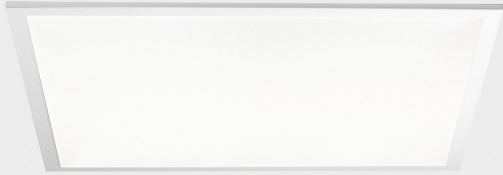

GENERAL DETAILS

INSTALLATION	recessed with frame
FINISHES ALUMINIUM	White-White
OPTIC COVER	Cielo
LIGHT DIRECTION	Fixed
INT/EXT IP DEGREE	IP 23
MATERIAL	Aluminum
IK DEGREE	IK03
UTILIZATION	Indoor
WARRANTY	3 years

GENERAL DIMENSIONS

DIMENSIONS	620×620 mm
CUT OUT	620×620 mm
HEIGHT	h 9 mm
DIMENSIONES DE EMBALAJE	685 × 685 × 35 mm
PESO NETO	3.25

*Please might expect a max.15% figure reduction in finishes other than white