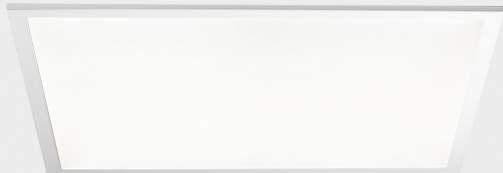

## GENERAL DETAILS

INSTALLATION	recessed with frame
FINISHES ALUMINIUM	White-White
OPTIC COVER	Cielo
LIGHT DIRECTION	Fixed
INT/EXT IP DEGREE	IP20/40
MATERIAL	Aluminum
IK DEGREE	IK03
UTILIZATION	Indoor
WARRANTY	3 years

## GENERAL DIMENSIONS

DIMENSIONS	620×620 mm
CUT OUT	620×620 mm
HEIGHT	h 9 mm
DIMENSIONES DE EMBALAJE	685 × 685 × 35 mm
PESO NETO	3.25

\*Please might expect a max.15% figure reduction in finishes other than white