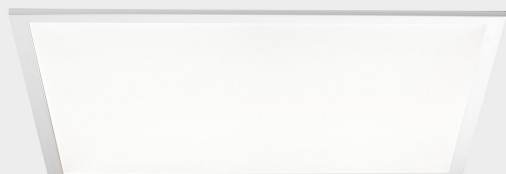

## GENERAL DETAILS

INSTALLATION	recessed with frame
FINISHES ALUMINIUM	White-White
OPTIC COVER	Cielo
LIGHT DIRECTION	Fixed
INT/EXT IP DEGREE	IP 23
MATERIAL	Aluminum
IK DEGREE	IK03
UTILIZATION	Indoor
WARRANTY	3 years

## GENERAL DIMENSIONS

DIMENSIONS	620×620 mm
CUT OUT	620×620 mm
HEIGHT	h 9 mm
DIMENSIONES DE EMBALAJE	685 × 685 × 35 mm
PESO NETO	3.25

\*Please might expect a max.15% figure reduction in finishes other than white