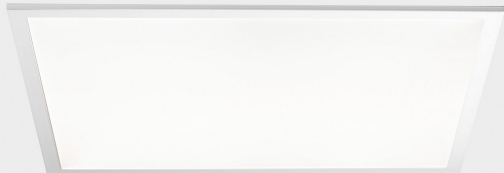

GENERAL DETAILS

INSTALLATION	recessed with frame
FINISHES ALUMINIUM	White-White
OPTIC COVER	Cielo
LIGHT DIRECTION	Fixed
INT/EXT IP DEGREE	IP20/40
MATERIAL	Aluminum
IK DEGREE	IK03
UTILIZATION	Indoor
WARRANTY	3 years

GENERAL DIMENSIONS

DIMENSIONS	620×620 mm
CUT OUT	620×620 mm
HEIGHT	h 9 mm
DIMENSIONES DE EMBALAJE	685 × 685 × 35 mm
PESO NETO	3.25

*Please might expect a max.15% figure reduction in finishes other than white