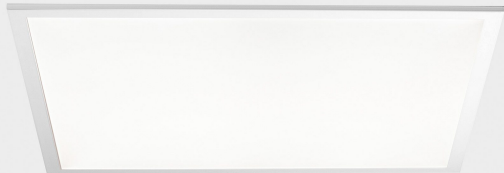

GENERAL DETAILS

INSTALLATION	recessed with frame
FINISHES ALUMINIUM	White-White
OPTIC COVER	Cielo
LIGHT DIRECTION	Fixed
INT/EXT IP DEGREE	IP 23
MATERIAL	Aluminum
IK DEGREE	IK03
UTILIZATION	Indoor
WARRANTY	3 years

GENERAL DIMENSIONS

DIMENSIONS	620×620 mm
CUT OUT	620×620 mm
HEIGHT	h 9 mm
DIMENSIONES DE EMBALAJE	685 × 685 × 35 mm
PESO NETO	3.25

*Please might expect a max.15% figure reduction in finishes other than white