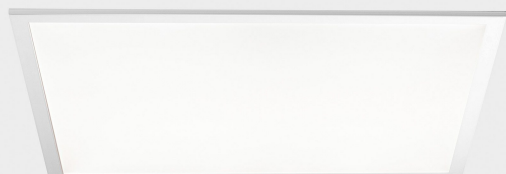

GENERAL DETAILS

INSTALLATION	recessed with frame
FINISHES ALUMINIUM	White-White
OPTIC COVER	Cielo, Microprismatico, Opal
LIGHT DIRECTION	Fixed
INT/EXT IP DEGREE	IP20/40
MATERIAL	Aluminum
IK DEGREE	IK03
UTILIZATION	Indoor
WARRANTY	3 years

ELECTRICAL DETAILS

LAMP	LED
POWER	40 W
COLOUR TEMPERATURE	3CCT 3000K-4000K-6000K
LUMINOUS FLUX	3450-3850-3650 Lm, 3600-4000-3800 Lm, 3600-4000-3800 Lm*
DIMABLE	1.10v, DALI, No Dim, Push
DRIVER	Remote
CLASS PROTECTION	II
COLOUR RENDERING INDEX	CRI >80
VOLTAGE	220-240 V
FRECUENCIA	50-60 Hz
CURRENT INTENSITY	1000 mA
LIFE TIME	50.000 h

GENERAL DIMENSIONS

DIMENSIONS	620x620 mm
CUT OUT	620x620 mm
HEIGHT	h 9 mm
DIMENSIONES DE EMBALAJE	685 x 685 x 35 mm
PESO NETO	3.25

*El difusor SK (SKY) es para fines decorativos (lúmenes no medibles)

*Please might expect a max.15% figure reduction in finishes other than white