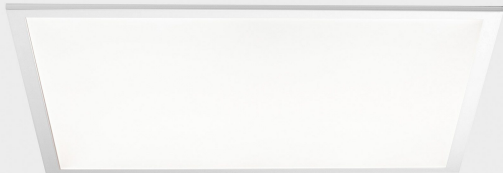

GENERAL DETAILS

INSTALLATION	recessed with frame
FINISHES ALUMINIUM	White-White
OPTIC COVER	Cielo, Microprismatico, Opal
LIGHT DIRECTION	Fixed
INT/EXT IP DEGREE	IP 23
MATERIAL	Aluminum
IK DEGREE	IK03
UTILIZATION	Indoor
WARRANTY	3 years

ELECTRICAL DETAILS

LAMP	LED
POWER	40 W
COLOUR TEMPERATURE	3CCT 3000K-4000K-6000K
LUMINOUS FLUX	3450-3850-3650 Lm, 3600-4000-3800 Lm, 3600-4000-3800 Lm*
DIMABLE	1.10v, DALI, No Dim, Push
DRIVER	Remote
CLASS PROTECTION	II
COLOUR RENDERING INDEX	CRI >80
VOLTAGE	220-240 V
FRECUENCIA	50-60 Hz
CURRENT INTENSITY	1000 mA
LIFE TIME	35.000 h

GENERAL DIMENSIONS

DIMENSIONS	620x620 mm
CUT OUT	620x620 mm
HEIGHT	h 9 mm
DIMENSIONES DE EMBALAJE	685 x 685 x 35 mm
PESO NETO	3.25

*El difusor SK (SKY) es para fines decorativos (lúmenes no medibles)

*Please might expect a max.15% figure reduction in finishes other than white