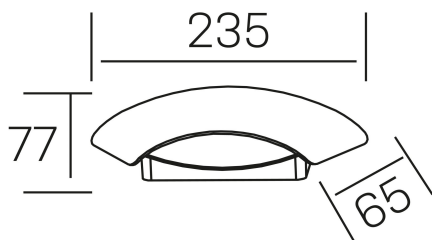

## GENERAL DETAILS

INSTALLATION	Wall Surface
FINISHES ALUMINIUM	Dark Grey-Dark Grey
OPTIC COVER	Opal
LIGHT DIRECTION	Fixed
INT/EXT IP DEGREE	IP 65
MATERIAL	Aluminum
IK DEGREE	IK08
UTILIZATION	Outdoor
WARRANTY	3 years

## GENERAL DIMENSIONS

DIMENSIONS	235X65 mm
HEIGHT	h 77 mm
DIMENSIONES DE EMBALAJE	N/A
PESO NETO	0.48

\*Please might expect a max.15% figure reduction in finishes other than white