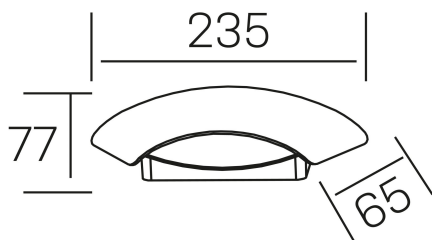

cap
K60002.01.WS.DG-DG.OP.ST.8.30

GENERAL DETAILS

INSTALLATION	Wall Surface
FINISHES ALUMINIUM	Dark Grey-Dark Grey
OPTIC COVER	Opal
LIGHT DIRECTION	Fixed
INT/EXT IP DEGREE	IP 65
MATERIAL	Aluminum
IK DEGREE	IK08
UTILIZATION	Outdoor
WARRANTY	3 years

ELECTRICAL DETAILS

LAMP	LED
POWER	9 W
COLOUR TEMPERATURE	3000K
LUMINOUS FLUX	590 lm
EFFICACY DIMMING	68 Lm/W
DIMABLE	No Dim
DRIVER	Integrated
CLASS PROTECTION	I
COLOUR RENDERING INDEX	CRI >80
VOLTAGE	220-240 V
FRECUENCIA	50-60 Hz
CURRENT INTENSITY	300 mA
LIFE TIME	35.000 h

GENERAL DIMENSIONS

DIMENSIONS	235X65 mm
HEIGHT	h 77 mm
DIMENSIONES DE EMBALAJE	N/A
PESO NETO	0.48

*Please might expect a max.15% figure reduction in finishes other than white