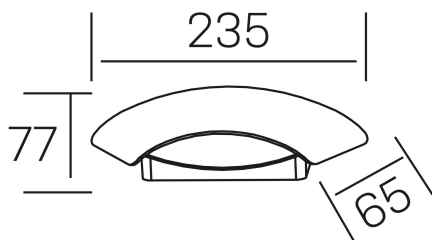

cap
K60002.01.WS.WH-WH.OP.ST.8.30

GENERAL DETAILS

INSTALLATION	Wall Surface
FINISHES ALUMINIUM	White-White
OPTIC COVER	Opal
LIGHT DIRECTION	Fixed
INT/EXT IP DEGREE	IP 65
MATERIAL	Aluminum
IK DEGREE	IK08
UTILIZATION	Outdoor
WARRANTY	3 years

ELECTRICAL DETAILS

LAMP	LED
POWER	9 W
COLOUR TEMPERATURE	3000K
LUMINOUS FLUX	590 lm
EFFICACY DIMMING	68 Lm/W
DIMABLE	No Dim
DRIVER	Integrated
CLASS PROTECTION	I
COLOUR RENDERING INDEX	CRI >80
VOLTAGE	220-240 V
FRECUENCIA	50-60 Hz
CURRENT INTENSITY	300 mA
LIFE TIME	50.000 h

GENERAL DIMENSIONS

DIMENSIONS	235X65 mm
HEIGHT	h 77 mm
DIMENSIONES DE EMBALAJE	N/A
PESO NETO	0.48

*Please might expect a max.15% figure reduction in finishes other than white