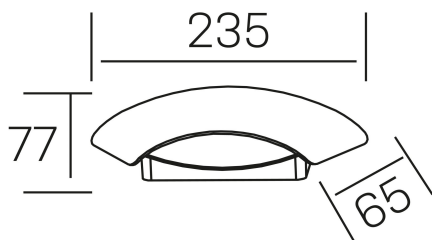

## GENERAL DETAILS

INSTALLATION	Wall Surface
FINISHES ALUMINIUM	White-White
OPTIC COVER	Opal
LIGHT DIRECTION	Fixed
INT/EXT IP DEGREE	IP 65
MATERIAL	Aluminum
IK DEGREE	IK08
UTILIZATION	Outdoor
WARRANTY	3 years

## GENERAL DIMENSIONS

DIMENSIONS	235X65 mm
HEIGHT	h 77 mm
DIMENSIONES DE EMBALAJE	N/A
PESO NETO	0.48

\*Please might expect a max.15% figure reduction in finishes other than white