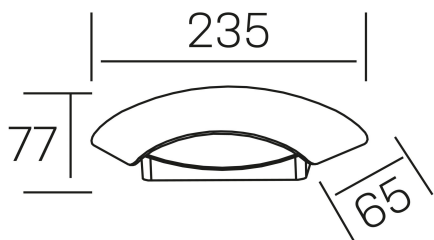

cap
K60002.01.WS.WH-WH.OP.ST.8.30

GENERAL DETAILS

INSTALLATION	Wall Surface
FINISHES ALUMINIUM	White-White
OPTIC COVER	Opal
LIGHT DIRECTION	Fixed
INT/EXT IP DEGREE	IP 65
MATERIAL	Aluminum
IK DEGREE	IK08
UTILIZATION	Outdoor
WARRANTY	5 years

ELECTRICAL DETAILS

LAMP	LED
POWER	9 W
COLOUR TEMPERATURE	3000K
LUMINOUS FLUX	590 lm
EFFICACY DIMMING	68 Lm/W
DIMABLE	No Dim
DRIVER	Integrated
CLASS PROTECTION	I
COLOUR RENDERING INDEX	CRI >80
VOLTAGE	220-240 V
CURRENT INTENSITY	300 mA
LIFE TIME	50.000 h

GENERAL DIMENSIONS

DIMENSIONS	235X65 mm
HEIGHT	h 77 mm
DIMENSIONES DE EMBALAJE	N/A
PESO NETO	0.48

*Please might expect a max.15% figure reduction in finishes other than white