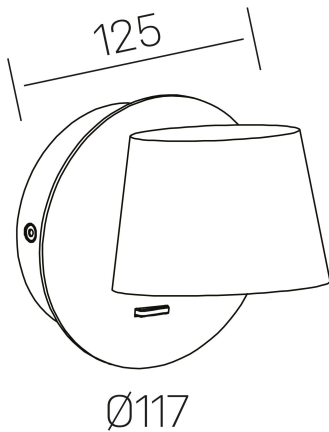

**bot**  
K50701.01.WS.BK-BK.ST.8.30

## GENERAL DETAILS

INSTALLATION	Wall Surface
FINISHES ALUMINIUM	Black-Black
LIGHT DIRECTION	Orientable
TILTING DEGREES	90°
ROTATION DEGREES	360°
INT/EXT IP DEGREE	IP20
MATERIAL	Aluminum
IK DEGREE	IK010
UTILIZATION	Indoor
WARRANTY	3 years

## GENERAL DIMENSIONS

DIMENSIONS	Ø 117×125 mm
HEIGHT	h 117 mm
DIMENSIONES DE EMBALAJE	135 × 135 × 120 mm
PESO NETO	5.3

\*Please might expect a max.15% figure reduction in finishes other than white