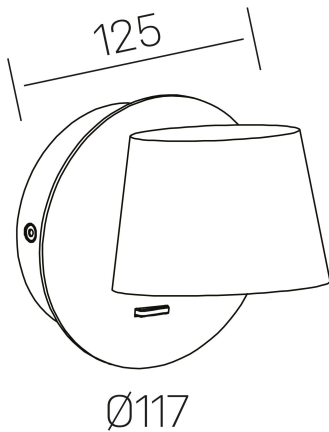

bot
K50701.01.WS.BK-BK.ST.8.30

GENERAL DETAILS

INSTALLATION	Wall Surface
FINISHES ALUMINIUM	Black-Black
LIGHT DIRECTION	Orientable
TILTING DEGREES	90°
ROTATION DEGREES	360°
INT/EXT IP DEGREE	IP20
MATERIAL	Aluminum
IK DEGREE	IK010
UTILIZATION	Indoor
WARRANTY	3 years

ELECTRICAL DETAILS

LAMP	LED
POWER	6 W
COLOUR TEMPERATURE	3000K
LUMINOUS FLUX	300 Lm
EFFICACY DIMMING	47 Lm/W
DIMABLE	No Dim
DRIVER	Integrated
CLASS PROTECTION	I
COLOUR RENDERING INDEX	CRI >80
VOLTAGE	220-240 V
FRECUENCIA	50-60 Hz
CURRENT INTENSITY	300 mA
LIFE TIME	35.000 h

GENERAL DIMENSIONS

DIMENSIONS	Ø 117×125 mm
HEIGHT	h 117 mm
DIMENSIONES DE EMBALAJE	135 × 135 × 120 mm
PESO NETO	5.3

*Please might expect a max.15% figure reduction in finishes other than white