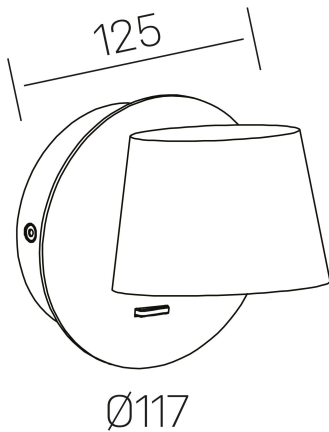

bot
K50701.01.WS.BK-BK.ST.8.30

GENERAL DETAILS

INSTALLATION	Wall Surface
FINISHES ALUMINIUM	Black-Black
LIGHT DIRECTION	Orientable
TILTING DEGREES	90°
ROTATION DEGREES	360°
INT/EXT IP DEGREE	IP20
MATERIAL	Aluminum
IK DEGREE	IK010
UTILIZATION	Indoor
WARRANTY	5 years

ELECTRICAL DETAILS

LAMP	LED
POWER	6 W
COLOUR TEMPERATURE	3000K
LUMINOUS FLUX	300 Lm
EFFICACY DIMMING	47 Lm/W
DIMABLE	No Dim
DRIVER	Integrated
CLASS PROTECTION	I
COLOUR RENDERING INDEX	CRI >80
VOLTAGE	220-240 V
CURRENT INTENSITY	300 mA
LIFE TIME	50.000 h

GENERAL DIMENSIONS

DIMENSIONS	Ø 117×125 mm
HEIGHT	h 117 mm
DIMENSIONES DE EMBALAJE	135 × 135 × 120 mm
PESO NETO	5.3

*Please might expect a max.15% figure reduction in finishes other than white