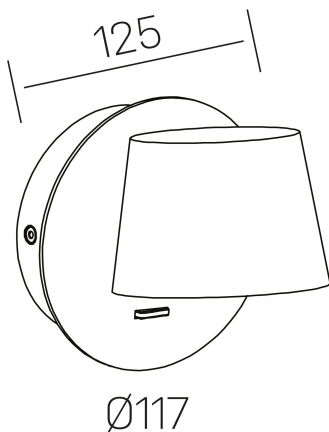

bot
K50701.01.WS.WH-WH.ST.8.30

GENERAL DETAILS

| | |
|--------------------|--------------|
| INSTALLATION | Wall Surface |
| FINISHES ALUMINIUM | White-White |
| LIGHT DIRECTION | Orientable |
| TILTING DEGREES | 90° |
| ROTATION DEGREES | 360° |
| INT/EXT IP DEGREE | IP20 |
| MATERIAL | Aluminum |
| IK DEGREE | IK010 |
| UTILIZATION | Indoor |
| WARRANTY | 3 years |

ELECTRICAL DETAILS

| | |
|------------------------|------------|
| LAMP | LED |
| POWER | 6 W |
| COLOUR TEMPERATURE | 3000K |
| LUMINOUS FLUX | 300 Lm |
| EFFICACY DIMMING | 47 Lm/W |
| DIMABLE | No Dim |
| DRIVER | Integrated |
| CLASS PROTECTION | I |
| COLOUR RENDERING INDEX | CRI >80 |
| VOLTAGE | 220-240 V |
| FRECUENCIA | 50-60 Hz |
| CURRENT INTENSITY | 300 mA |
| LIFE TIME | 50.000 h |

GENERAL DIMENSIONS

| | |
|-------------------------|--------------------|
| DIMENSIONS | Ø 117×125 mm |
| HEIGHT | h 117 mm |
| DIMENSIONES DE EMBALAJE | 135 × 135 × 120 mm |
| PESO NETO | 5.3 |

*Please might expect a max.15% figure reduction in finishes other than white