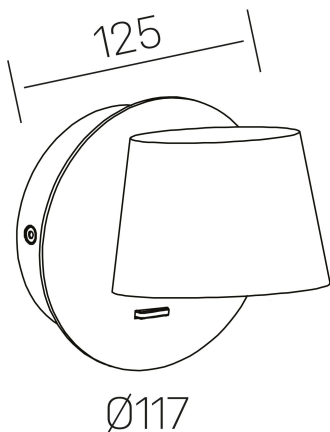

bot
K50701.01.WS.WH-WH.ST.8.30

GENERAL DETAILS

INSTALLATION	Wall Surface
FINISHES ALUMINIUM	White-White
LIGHT DIRECTION	Orientable
TILTING DEGREES	90°
ROTATION DEGREES	360°
INT/EXT IP DEGREE	IP20
MATERIAL	Aluminum
IK DEGREE	IK010
UTILIZATION	Indoor
WARRANTY	3 years

ELECTRICAL DETAILS

LAMP	LED
POWER	6 W
COLOUR TEMPERATURE	3000K
LUMINOUS FLUX	300 Lm
EFFICACY DIMMING	47 Lm/W
DIMABLE	No Dim
DRIVER	Integrated
CLASS PROTECTION	I
COLOUR RENDERING INDEX	CRI >80
VOLTAGE	220-240 V
FRECUENCIA	50-60 Hz
CURRENT INTENSITY	300 mA
LIFE TIME	35.000 h

GENERAL DIMENSIONS

DIMENSIONS	Ø 117×125 mm
HEIGHT	h 117 mm
DIMENSIONES DE EMBALAJE	135 × 135 × 120 mm
PESO NETO	5.3

*Please might expect a max.15% figure reduction in finishes other than white