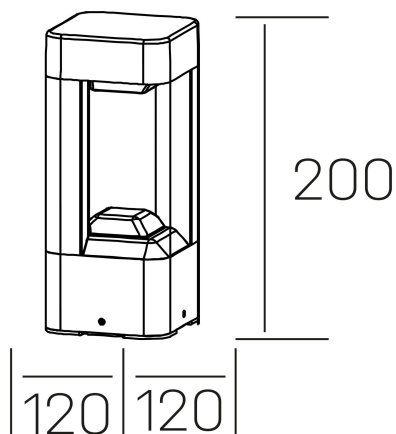

**way floor**  
K60400.01.FL.DG-DG.ST.8.30

#### GENERAL DETAILS

INSTALLATION	Floor
FINISHES ALUMINIUM	Dark Grey-Dark Grey
LIGHT DIRECTION	Fixed
INT/EXT IP DEGREE	IP 54
MATERIAL	Aluminum
IK DEGREE	IK08
UTILIZATION	Outdoor
WARRANTY	3 years

#### ELECTRICAL DETAILS

LAMP	LED
POWER	9 W
COLOUR TEMPERATURE	3000K
LUMINOUS FLUX	330 Lm
EFFICACY DIMMING	37 Lm/W
DIMABLE	No Dim
DRIVER	Integrated
CLASS PROTECTION	I
COLOUR RENDERING INDEX	CRI >80
VOLTAGE	220-240 V
FRECUENCIA	50-60 Hz
CURRENT INTENSITY	300 mA
LIFE TIME	35.000 h

#### GENERAL DIMENSIONS

DIMENSIONS	120×120 mm
HEIGHT	h 200 mm
DIMENSIONES DE EMBALAJE	N/A
PESO NETO	1.18

\*Please might expect a max. 15% figure reduction in finishes other than white