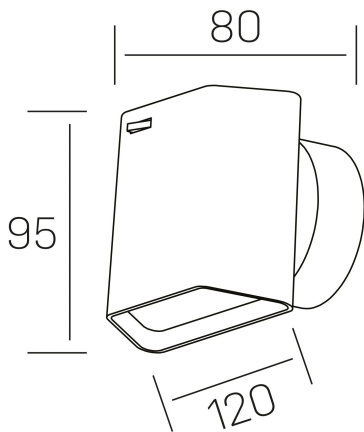

wally
K50700.01.WS.BK-BK.ST.8.30

GENERAL DETAILS

| | |
|--------------------|--------------|
| INSTALLATION | Wall Surface |
| FINISHES ALUMINIUM | Black-Black |
| LIGHT DIRECTION | Orientable |
| TILTING DEGREES | 45° |
| ROTATION DEGREES | 360° |
| INT/EXT IP DEGREE | IP20 |
| MATERIAL | Aluminum |
| IK DEGREE | IK010 |
| UTILIZATION | Indoor |
| WARRANTY | 3 years |

ELECTRICAL DETAILS

| | |
|------------------------|------------|
| LAMP | LED |
| POWER | 6 W |
| COLOUR TEMPERATURE | 3000K |
| LUMINOUS FLUX | 325 Lm |
| EFFICACY DIMMING | 50 Lm/W |
| DIMABLE | No Dim |
| DRIVER | Integrated |
| CLASS PROTECTION | I |
| COLOUR RENDERING INDEX | CRI >80 |
| VOLTAGE | 220-240 V |
| FRECUENCIA | 50-60 Hz |
| CURRENT INTENSITY | 300 mA |
| LIFE TIME | 35.000 h |

GENERAL DIMENSIONS

| | |
|-------------------------|--------------------|
| DIMENSIONS | 120X80 mm |
| HEIGHT | h 95 mm |
| DIMENSIONES DE EMBALAJE | 110 × 110 × 110 mm |

*Please might expect a max.15% figure reduction in finishes other than white