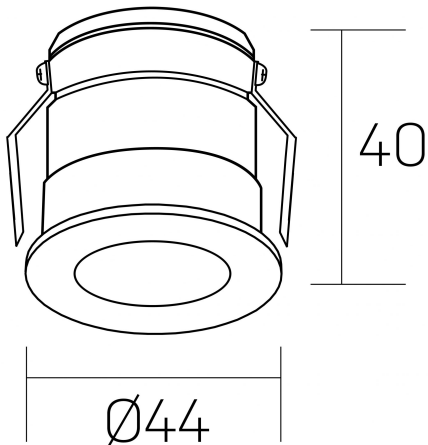

versus litl
K51103.01.RF.GL-BK.30.ST.8.27

GENERAL DETAILS

INSTALLATION	recessed with frame
FINISHES ALUMINIUM	Gold Cava-Negro
LIGHT DIRECTION	Fixed
BEAM ANGLE	30°
INT/EXT IP DEGREE	IP 32
MATERIAL	Aluminum
IK DEGREE	IK05
UTILIZATION	Indoor
WARRANTY	3 years

ELECTRICAL DETAILS

LAMP	LED
POWER	3 W
COLOUR TEMPERATURE	2700K
LUMINOUS FLUX	90 Lm
EFFICACY DIMMING	36 Lm/W
DIMABLE	No Dim
DRIVER	Remote
CLASS PROTECTION	II
COLOUR RENDERING INDEX	CRI >80
VOLTAGE	220-240 V
FRECUENCIA	50-60 Hz
CURRENT INTENSITY	600 mA
LIFE TIME	35.000 h

GENERAL DIMENSIONS

DIMENSIONS	Ø 44 mm
CUT OUT	Ø 40 mm
HEIGHT	h 40 mm
DIMENSIONES DE EMBALAJE	82 × 52 × 78 mm
PESO NETO	0.086

*Please might expect a max.15% figure reduction in finishes other than white