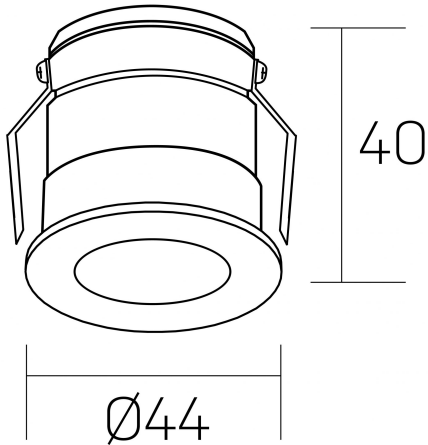

versus litl
K51103.01.RF.WH-BK.30.ST.8.40.PU

GENERAL DETAILS

INSTALLATION	recessed with frame
FINISHES ALUMINIUM	Black-White
LIGHT DIRECTION	Fixed
BEAM ANGLE	30°
INT/EXT IP DEGREE	IP 32
MATERIAL	Aluminum
IK DEGREE	IK05
UTILIZATION	Indoor
WARRANTY	3 years

ELECTRICAL DETAILS

LAMP	LED
POWER	3 W
COLOUR TEMPERATURE	4000K
LUMINOUS FLUX	130 Lm
EFFICACY DIMMING	44 Lm/W
DIMABLE	Push
DRIVER	Remote
CLASS PROTECTION	II
COLOUR RENDERING INDEX	CRI >80
VOLTAGE	220-240 V
FRECUENCIA	50-60 Hz
CURRENT INTENSITY	600 mA
LIFE TIME	35.000 h

GENERAL DIMENSIONS

DIMENSIONS	Ø 44 mm
CUT OUT	Ø 40 mm
HEIGHT	h 40 mm
DIMENSIONES DE EMBALAJE	82 × 52 × 78 mm
PESO NETO	0.086

*Please might expect a max.15% figure reduction in finishes other than white