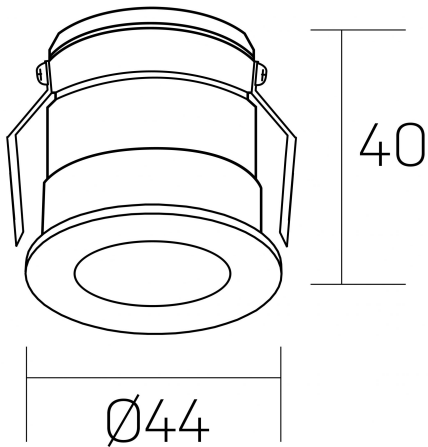

versus litl
K51103.01.RF.WH-BK.30.ST.8.27

GENERAL DETAILS

INSTALLATION	recessed with frame
FINISHES ALUMINIUM	Black-White
LIGHT DIRECTION	Fixed
BEAM ANGLE	30°
INT/EXT IP DEGREE	IP 32
MATERIAL	Aluminum
IK DEGREE	IK05
UTILIZATION	Indoor
WARRANTY	3 years

ELECTRICAL DETAILS

LAMP	LED
POWER	3 W
COLOUR TEMPERATURE	2700K
LUMINOUS FLUX	90 Lm
EFFICACY DIMMING	36 Lm/W
DIMABLE	No Dim
DRIVER	Remote
CLASS PROTECTION	II
COLOUR RENDERING INDEX	CRI >80
VOLTAGE	220-240 V
FRECUENCIA	50-60 Hz
CURRENT INTENSITY	600 mA
LIFE TIME	35.000 h

GENERAL DIMENSIONS

DIMENSIONS	Ø 44 mm
CUT OUT	Ø 40 mm
HEIGHT	h 40 mm
DIMENSIONES DE EMBALAJE	82 × 52 × 78 mm
PESO NETO	0.086

*Please might expect a max.15% figure reduction in finishes other than white