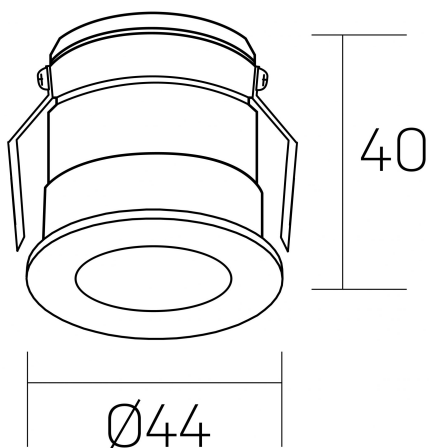

versus litl
K51103.01.RF.GC-BK.30.ST.8.40.PU

GENERAL DETAILS

INSTALLATION	recessed with frame
FINISHES ALUMINIUM	Gold Cava-Negro
LIGHT DIRECTION	Fixed
BEAM ANGLE	30°
INT/EXT IP DEGREE	IP 32
MATERIAL	Aluminum
IK DEGREE	IK05
UTILIZATION	Indoor
WARRANTY	3 years

ELECTRICAL DETAILS

LAMP	LED
POWER	3 W
COLOUR TEMPERATURE	4000K
LUMINOUS FLUX	130 Lm
EFFICACY DIMMING	44 Lm/W
DIMABLE	Push
DRIVER	Remote
CLASS PROTECTION	II
COLOUR RENDERING INDEX	CRI >80
VOLTAGE	220-240 V
FRECUENCIA	50-60 Hz
CURRENT INTENSITY	600 mA
LIFE TIME	35.000 h

GENERAL DIMENSIONS

DIMENSIONS	Ø 44 mm
CUT OUT	Ø 40 mm
HEIGHT	h 40 mm
DIMENSIONES DE EMBALAJE	82 × 52 × 78 mm
PESO NETO	0.086

*Please might expect a max.15% figure reduction in finishes other than white