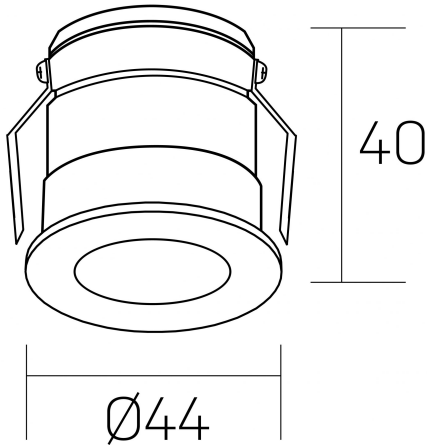

#### GENERAL DETAILS

INSTALLATION	recessed with frame
FINISHES ALUMINIUM	Gold Cava-Negro
LIGHT DIRECTION	Fixed
BEAM ANGLE	30°
INT/EXT IP DEGREE	IP 32
MATERIAL	Aluminum
IK DEGREE	IK05
UTILIZATION	Indoor
WARRANTY	3 years

#### ELECTRICAL DETAILS

LAMP	LED
POWER	3 W
COLOUR TEMPERATURE	4000K
LUMINOUS FLUX	130 Lm
EFFICACY DIMMING	44 Lm/W
DIMABLE	DALI
DRIVER	Remote
CLASS PROTECTION	II
COLOUR RENDERING INDEX	CRI >80
VOLTAGE	220-240 V
FRECUENCIA	50-60 Hz
CURRENT INTENSITY	600 mA
LIFE TIME	35.000 h

#### GENERAL DIMENSIONS

DIMENSIONS	Ø 44 mm
CUT OUT	Ø 40 mm
HEIGHT	h 40 mm
DIMENSIONES DE EMBALAJE	82 × 52 × 78 mm
PESO NETO	0.086

\*Please might expect a max.15% figure reduction in finishes other than white