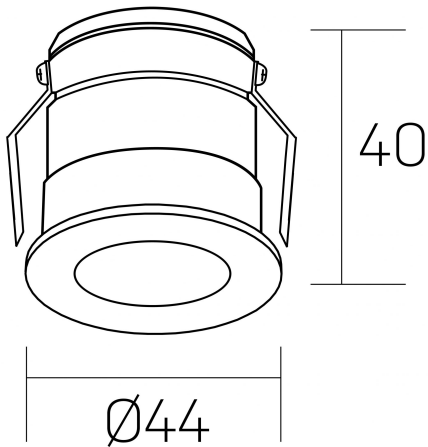

versus litl
K51103.01.RF.GC-BK.30.ST.8.27.PC

GENERAL DETAILS

INSTALLATION	recessed with frame
FINISHES ALUMINIUM	Gold Cava-Negro
LIGHT DIRECTION	Fixed
BEAM ANGLE	30°
INT/EXT IP DEGREE	IP 32
MATERIAL	Aluminum
IK DEGREE	IK05
UTILIZATION	Indoor
WARRANTY	3 years

ELECTRICAL DETAILS

LAMP	LED
POWER	3 W
COLOUR TEMPERATURE	2700K
LUMINOUS FLUX	90 Lm
EFFICACY DIMMING	36 Lm/W
DIMABLE	PHASE CUT
DRIVER	Remote
CLASS PROTECTION	II
COLOUR RENDERING INDEX	CRI >80
VOLTAGE	220-240 V
FRECUENCIA	50-60 Hz
CURRENT INTENSITY	600 mA
LIFE TIME	35.000 h

GENERAL DIMENSIONS

DIMENSIONS	Ø 44 mm
CUT OUT	Ø 40 mm
HEIGHT	h 40 mm
DIMENSIONES DE EMBALAJE	82 × 52 × 78 mm
PESO NETO	0.086

*Please might expect a max.15% figure reduction in finishes other than white