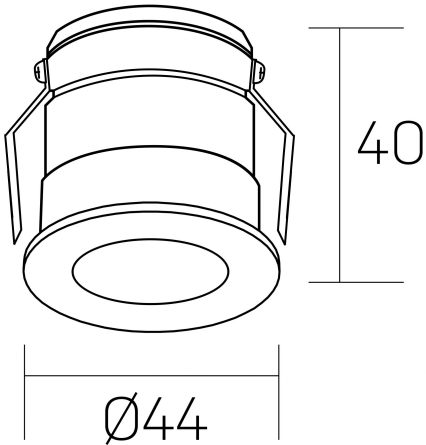

versus litl
K51103.01.RF.GC-BK.30.ST.8.27.D1

GENERAL DETAILS

INSTALLATION	recessed with frame
FINISHES ALUMINIUM	Gold Cava-Negro
LIGHT DIRECTION	Fixed
BEAM ANGLE	30°
INT/EXT IP DEGREE	IP 32
MATERIAL	Aluminum
IK DEGREE	IK05
UTILIZATION	Indoor
WARRANTY	3 years

ELECTRICAL DETAILS

LAMP	LED
POWER	3 W
COLOUR TEMPERATURE	2700K
LUMINOUS FLUX	90 Lm
EFFICACY DIMMING	36 Lm/W
DIMABLE	1.10v
DRIVER	Remote
CLASS PROTECTION	II
COLOUR RENDERING INDEX	CRI >80
VOLTAGE	220-240 V
FRECUENCIA	50-60 Hz
CURRENT INTENSITY	600 mA
LIFE TIME	35.000 h

GENERAL DIMENSIONS

DIMENSIONS	Ø 44 mm
CUT OUT	Ø 40 mm
HEIGHT	h 40 mm
DIMENSIONES DE EMBALAJE	82 × 52 × 78 mm
PESO NETO	0.086

*Please might expect a max.15% figure reduction in finishes other than white