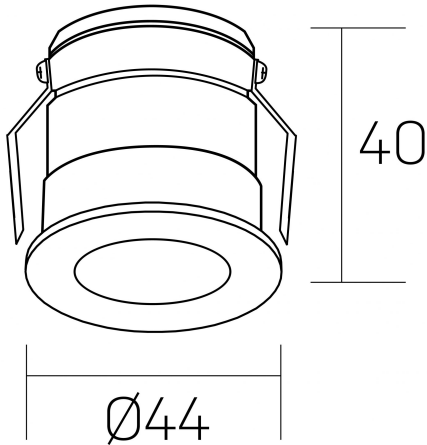

#### GENERAL DETAILS

INSTALLATION	recessed with frame
FINISHES ALUMINIUM	Gold Cava-Negro
LIGHT DIRECTION	Fixed
BEAM ANGLE	30°
INT/EXT IP DEGREE	IP 32
MATERIAL	Aluminum
IK DEGREE	IK05
UTILIZATION	Indoor
WARRANTY	3 years

#### ELECTRICAL DETAILS

LAMP	LED
POWER	3 W
COLOUR TEMPERATURE	3000K
LUMINOUS FLUX	133 Lm
EFFICACY DIMMING	38 Lm/W
DIMABLE	DALI
DRIVER	Remote
CLASS PROTECTION	II
COLOUR RENDERING INDEX	CRI >80
VOLTAGE	220-240 V
FRECUENCIA	50-60 Hz
CURRENT INTENSITY	600 mA
LIFE TIME	35.000 h

#### GENERAL DIMENSIONS

DIMENSIONS	Ø 44 mm
CUT OUT	Ø 40 mm
HEIGHT	h 40 mm
DIMENSIONES DE EMBALAJE	82 × 52 × 78 mm
PESO NETO	0.086

\*Please might expect a max.15% figure reduction in finishes other than white