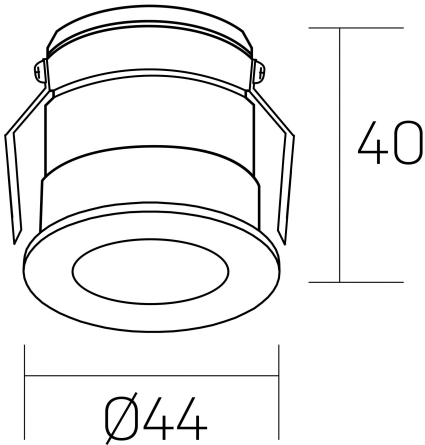

**versus litl**  
K51103.01.RF.GC-BK.30.ST.8.30.D1

#### GENERAL DETAILS

INSTALLATION	recessed with frame
FINISHES ALUMINIUM	Gold Cava-Negro
LIGHT DIRECTION	Fixed
BEAM ANGLE	30°
INT/EXT IP DEGREE	IP 32
MATERIAL	Aluminum
IK DEGREE	IK05
UTILIZATION	Indoor
WARRANTY	3 years

#### ELECTRICAL DETAILS

LAMP	LED
POWER	3 W
COLOUR TEMPERATURE	3000K
LUMINOUS FLUX	133 Lm
EFFICACY DIMMING	38 Lm/W
DIMABLE	1.10v
DRIVER	Remote
CLASS PROTECTION	II
COLOUR RENDERING INDEX	CRI >80
VOLTAGE	220-240 V
FRECUENCIA	50-60 Hz
CURRENT INTENSITY	600 mA
LIFE TIME	35.000 h

#### GENERAL DIMENSIONS

DIMENSIONS	Ø 44 mm
CUT OUT	Ø 40 mm
HEIGHT	h 40 mm
DIMENSIONES DE EMBALAJE	82 × 52 × 78 mm
PESO NETO	0.086

\*Please might expect a max.15% figure reduction in finishes other than white