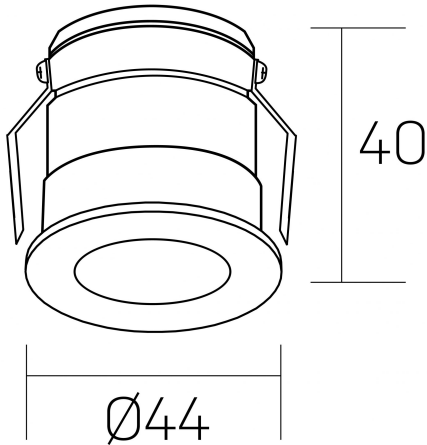

versus litl
K51103.01.RF.GC-BK.30.ST.8.27.PU

GENERAL DETAILS

INSTALLATION	recessed with frame
FINISHES ALUMINIUM	Gold Cava-Negro
LIGHT DIRECTION	Fixed
BEAM ANGLE	30°
INT/EXT IP DEGREE	IP 32
MATERIAL	Aluminum
IK DEGREE	IK05
UTILIZATION	Indoor
WARRANTY	3 years

ELECTRICAL DETAILS

LAMP	LED
POWER	3 W
COLOUR TEMPERATURE	2700K
LUMINOUS FLUX	90 Lm
EFFICACY DIMMING	36 Lm/W
DIMABLE	Push
DRIVER	Remote
CLASS PROTECTION	II
COLOUR RENDERING INDEX	CRI >80
VOLTAGE	220-240 V
FRECUENCIA	50-60 Hz
CURRENT INTENSITY	600 mA
LIFE TIME	35.000 h

GENERAL DIMENSIONS

DIMENSIONS	Ø 44 mm
CUT OUT	Ø 40 mm
HEIGHT	h 40 mm
DIMENSIONES DE EMBALAJE	82 × 52 × 78 mm
PESO NETO	0.086

*Please might expect a max.15% figure reduction in finishes other than white