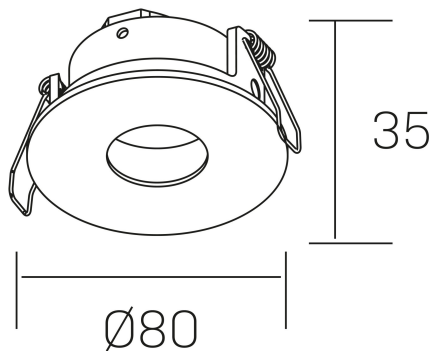

**venus dot**  
K50130.01.RF.BK-BK.GU

#### GENERAL DETAILS

INSTALLATION	recessed with frame
FINISHES ALUMINIUM	Black-Black
LIGHT DIRECTION	Fixed
INT/EXT IP DEGREE	IP 23
MATERIAL	Aluminum
IK DEGREE	IK05
UTILIZATION	Indoor
WARRANTY	3 years

#### ELECTRICAL DETAILS

LAMP HOLDERS	GU
POWER	Max 50 W
CLASS PROTECTION	II
VOLTAGE	110-240 V
FRECUENCIA	50-60 Hz

#### GENERAL DIMENSIONS

DIMENSIONS	Ø 80 mm
CUT OUT	Ø 70 mm
HEIGHT	h 35 mm total h 95 mm
DIMENSIONES DE EMBALAJE	85 × 85 × 45 mm
PESO NETO	0.14

\*Please might expect a max.15% figure reduction in finishes other than white