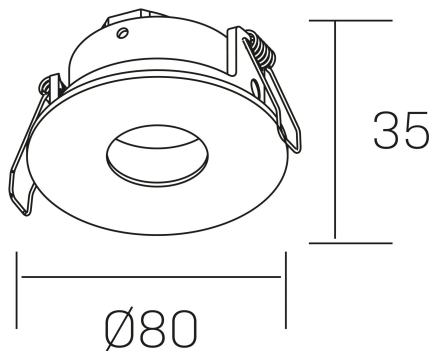

**venus dot**  
K50130.01.RF.WH-WH.GU

#### GENERAL DETAILS

INSTALLATION	recessed with frame
FINISHES ALUMINIUM	White-White
LIGHT DIRECTION	Fixed
INT/EXT IP DEGREE	IP 23
MATERIAL	Aluminum
IK DEGREE	IK05
UTILIZATION	Indoor
WARRANTY	3 years

#### ELECTRICAL DETAILS

LAMP HOLDERS	GU
POWER	Max 50 W
CLASS PROTECTION	II
VOLTAGE	110-240 V
FRECUENCIA	50-60 Hz

#### GENERAL DIMENSIONS

DIMENSIONS	Ø 80 mm
CUT OUT	Ø 70 mm
HEIGHT	h 35 mm total h 95 mm
DIMENSIONES DE EMBALAJE	85 × 85 × 45 mm
PESO NETO	0.14

\*Please might expect a max.15% figure reduction in finishes other than white