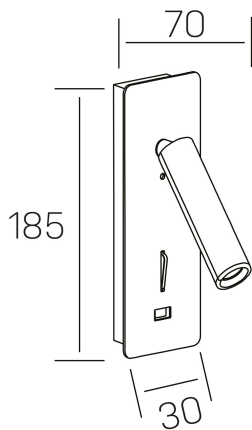

**sign**  
K50702.01.WR.BK-BK.ST.8.30

## GENERAL DETAILS

INSTALLATION	Wall Recessed
FINISHES ALUMINIUM	Black-Black
LIGHT DIRECTION	Orientable
TILTING DEGREES	90°
ROTATION DEGREES	360°
INT/EXT IP DEGREE	IP20
MATERIAL	Aluminum
IK DEGREE	IK010
UTILIZATION	Indoor
WARRANTY	3 years

## ELECTRICAL DETAILS

LAMP	LED
POWER	3 W
COLOUR TEMPERATURE	3000K
LUMINOUS FLUX	160 Lm
EFFICACY DIMMING	49 Lm/W
DIMABLE	No Dim
DRIVER	Integrated
CLASS PROTECTION	I
COLOUR RENDERING INDEX	CRI >80
VOLTAGE	220-240 V
FRECUENCIA	50-60 Hz
CURRENT INTENSITY	700 mA
LIFE TIME	35.000 h

## GENERAL DIMENSIONS

DIMENSIONS	70 X 30 mm
CUT OUT	56X175 mm
HEIGHT	h 185 mm
DIMENSIONES DE EMBALAJE	80 x 80 x 200 mm
PESO NETO	0.56

\*Please might expect a max.15% figure reduction in finishes other than white