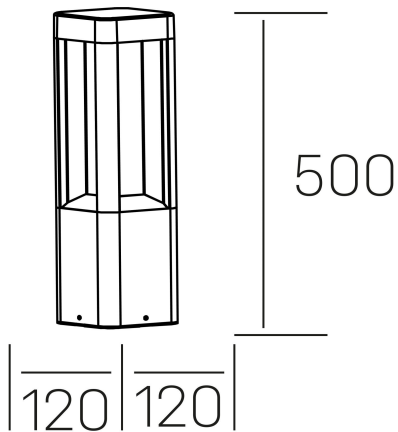

senda floor
K60500.02.FL.DG-DG.ST.8.30

GENERAL DETAILS

INSTALLATION	Floor
FINISHES ALUMINIUM	Dark Grey-Dark Grey
LIGHT DIRECTION	Fixed
INT/EXT IP DEGREE	IP 54
MATERIAL	Aluminum
IK DEGREE	IK08
UTILIZATION	Outdoor
WARRANTY	3 years

ELECTRICAL DETAILS

LAMP	LED
POWER	9 W
COLOUR TEMPERATURE	3000K
LUMINOUS FLUX	150 Lm
EFFICACY DIMMING	17 Lm/W
DIMABLE	No Dim
DRIVER	Integrated
CLASS PROTECTION	I
COLOUR RENDERING INDEX	CRI >80
VOLTAGE	220-240 V
FRECUENCIA	50-60 Hz
CURRENT INTENSITY	300 mA
LIFE TIME	35.000 h

GENERAL DIMENSIONS

DIMENSIONS	120×120 mm
HEIGHT	h 500 mm
DIMENSIONES DE EMBALAJE	N/A
PESO NETO	2.16

*Please might expect a max.15% figure reduction in finishes other than white