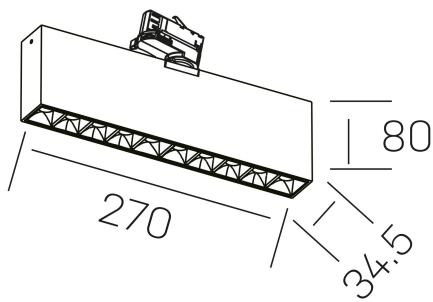

## GENERAL DETAILS

INSTALLATION	Tracklight
FINISHES ALUMINIUM	Black-White
LIGHT DIRECTION	Orientable
TILTING DEGREES	60°
ROTATION DEGREES	360°
BEAM ANGLE	45°
INT/EXT IP DEGREE	IP20
MATERIAL	Aluminum
IK DEGREE	IK 6
UTILIZATION	Indoor
WARRANTY	3 years

## GENERAL DIMENSIONS

DIMENSIONS	270×34.5 mm
HEIGHT	h 80 mm
DIMENSIONES DE EMBALAJE	290 × 150 × 45 mm
PESO NETO	0.80

\*Please might expect a max.15% figure reduction in finishes other than white