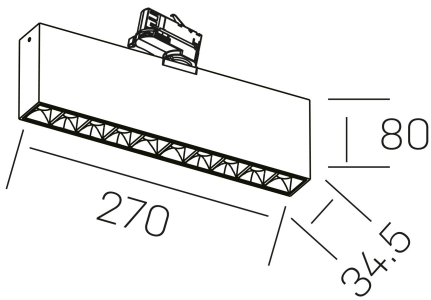

## GENERAL DETAILS

INSTALLATION	Tracklight
FINISHES ALUMINIUM	Black-White
LIGHT DIRECTION	Orientable
TILTING DEGREES	60°
ROTATION DEGREES	360°
BEAM ANGLE	15°
INT/EXT IP DEGREE	IP20
MATERIAL	Aluminum
IK DEGREE	IK 6
UTILIZATION	Indoor
WARRANTY	3 years

## GENERAL DIMENSIONS

DIMENSIONS	270×34.5 mm
HEIGHT	h 80 mm
DIMENSIONES DE EMBALAJE	290 × 150 × 45 mm
PESO NETO	0.80

\*Please might expect a max.15% figure reduction in finishes other than white