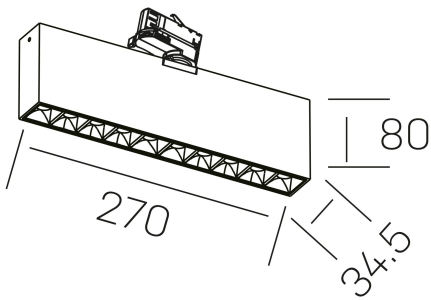

nses
K51300.02.TK.BK-BK.30.ST.9.40.DA

GENERAL DETAILS

INSTALLATION	Tracklight
FINISHES ALUMINIUM	Black-Black
LIGHT DIRECTION	Orientable
TILTING DEGREES	60°
ROTATION DEGREES	360°
BEAM ANGLE	15°
INT/EXT IP DEGREE	IP20
MATERIAL	Aluminum
IK DEGREE	IK 6
UTILIZATION	Indoor
WARRANTY	3 years

ELECTRICAL DETAILS

LAMP	LED
POWER	20 W
COLOUR TEMPERATURE	4000K
LUMINOUS FLUX	290 Lm
EFFICACY DIMMING	58 Lm/W
DIMABLE	DALI
DRIVER	Integrated
CLASS PROTECTION	II
COLOUR RENDERING INDEX	CRI>90
VOLTAGE	220-240 V
FRECUENCIA	50-60 Hz
CURRENT INTENSITY	600 mA
LIFE TIME	35.000 h

GENERAL DIMENSIONS

DIMENSIONS	270×34.5 mm
HEIGHT	h 80 mm
DIMENSIONES DE EMBALAJE	290 × 150 × 45 mm
PESO NETO	0.80

*Please might expect a max.15% figure reduction in finishes other than white