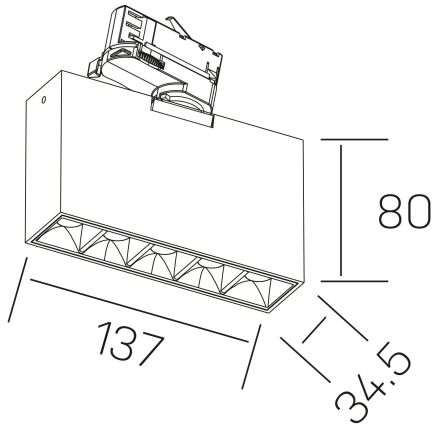

## GENERAL DETAILS

INSTALLATION	Tracklight
FINISHES ALUMINIUM	Black-White
LIGHT DIRECTION	Orientable
TILTING DEGREES	60°
ROTATION DEGREES	360°
BEAM ANGLE	45°
INT/EXT IP DEGREE	IP20
MATERIAL	Aluminum
IK DEGREE	IK 6
UTILIZATION	Indoor
WARRANTY	3 years

## GENERAL DIMENSIONS

DIMENSIONS	137×34.5 mm
HEIGHT	h 80 mm
DIMENSIONES DE EMBALAJE	160 × 150 × 45 mm
PESO NETO	0.45

\*Please might expect a max.15% figure reduction in finishes other than white