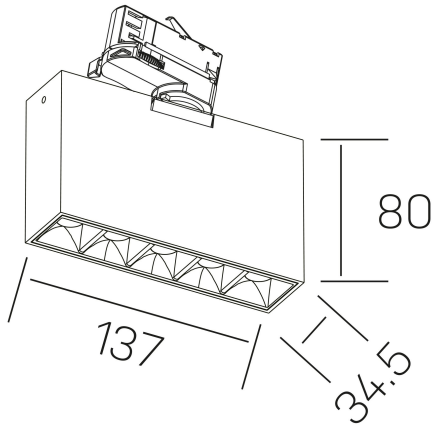

nses
K51300.01.TK.WH-BK.15.ST.9.30.DA

GENERAL DETAILS

INSTALLATION	Tracklight
FINISHES ALUMINIUM	Black-White
LIGHT DIRECTION	Orientable
TILTING DEGREES	60°
ROTATION DEGREES	360°
BEAM ANGLE	30°
INT/EXT IP DEGREE	IP20
MATERIAL	Aluminum
IK DEGREE	IK 6
UTILIZATION	Indoor
WARRANTY	3 years

ELECTRICAL DETAILS

LAMP	LED
POWER	10W
COLOUR TEMPERATURE	3000K
LUMINOUS FLUX	640 Lm
EFFICACY DIMMING	55 Lm/W
DIMABLE	DALI
DRIVER	Integrated
CLASS PROTECTION	II
COLOUR RENDERING INDEX	CRI>90
VOLTAGE	220-240 V
FRECUENCIA	50-60 Hz
CURRENT INTENSITY	700 mA
LIFE TIME	35.000 h

GENERAL DIMENSIONS

DIMENSIONS	137×34.5 mm
HEIGHT	h 80 mm
DIMENSIONES DE EMBALAJE	160 × 150 × 45 mm
PESO NETO	0.45

*Please might expect a max.15% figure reduction in finishes other than white